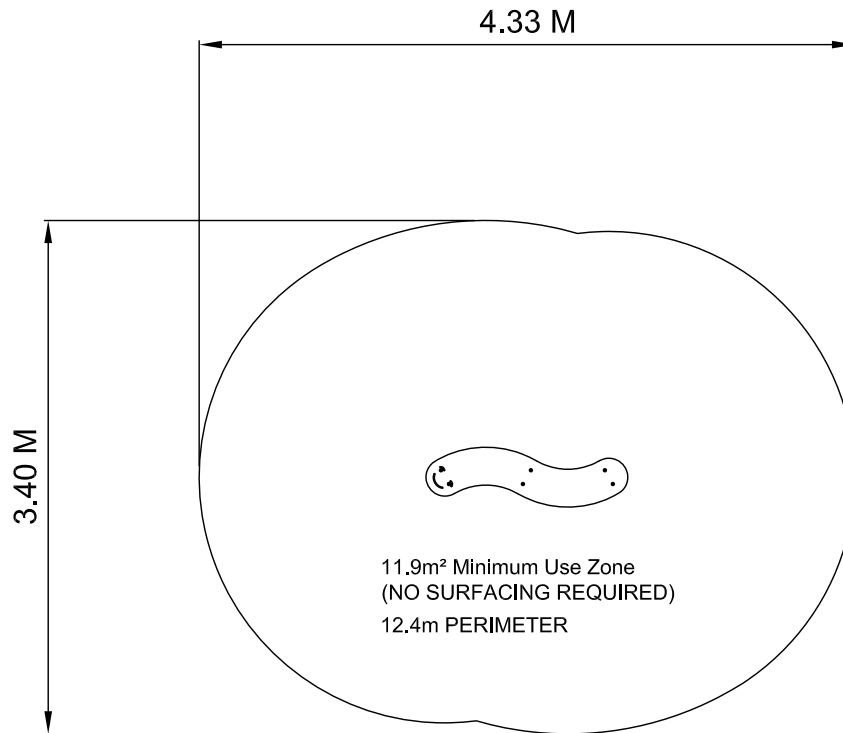

Pea Pod Bench FUB150

Drawn PM Scale 1:50 @ A4 01:04:19
Rev 00

design
make
play
SutcliffePlay

PRODUCT SPECIFICS

HIC N/A (Height - 0.35m)

Age Range All Ages

Play Type Social

DO NOT SCALE FROM THIS DRAWING
THIS DRAWING MUST NOT BE USED
FOR INSTALLATION PURPOSES.