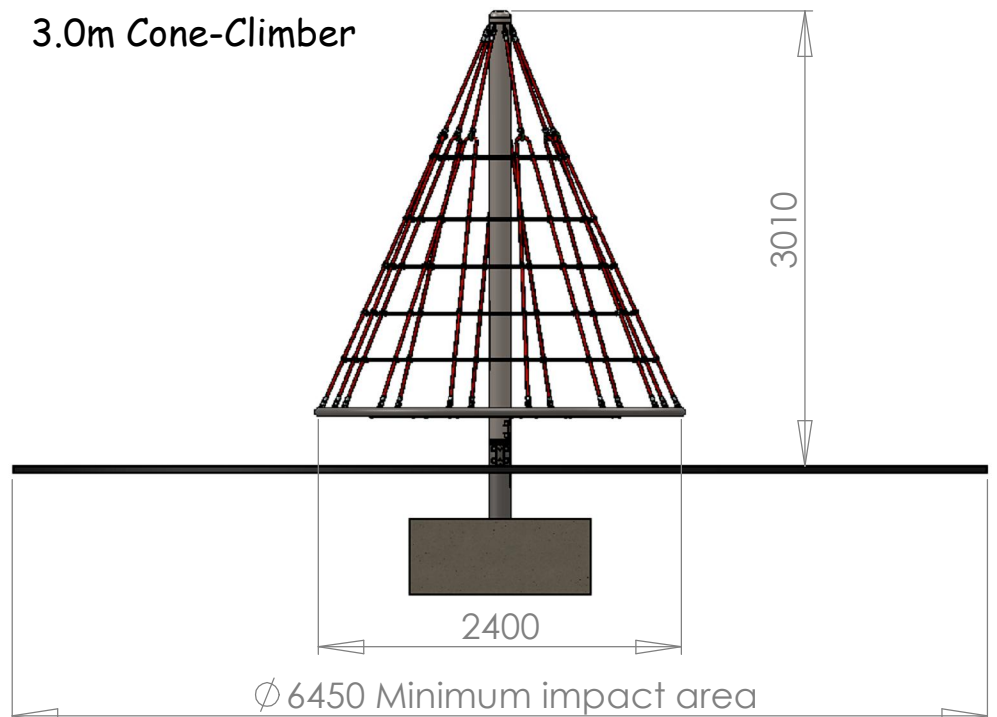

1.8m Cone-Climber

2.4m Cone-Climber

 TUV Rheinland UK TÜV Rheinland Group	BAUART GEPRÜFT TYPE APPROVED
--	---

All Cone
climbers have
been certified
to
EN 1176-11

3.0m Cone-Climber

For further
information
please visit our
website or
contact one of
our members of
staff