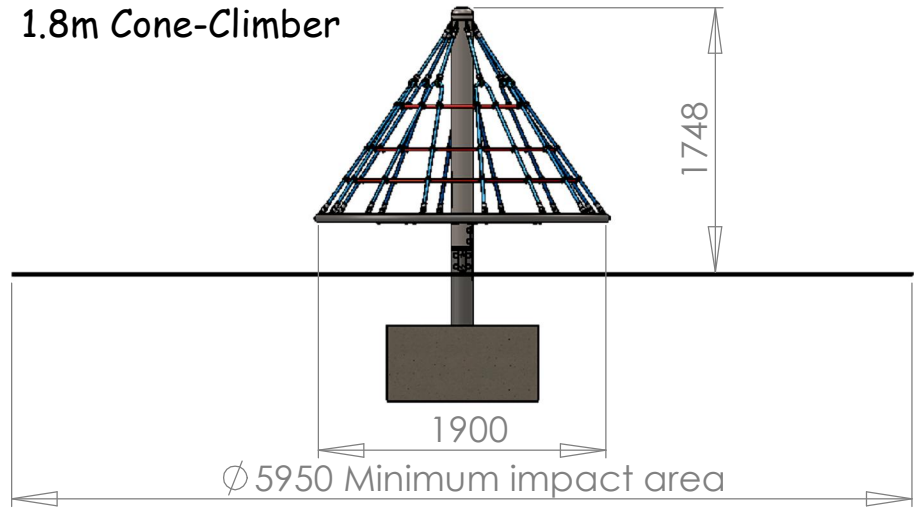

1.8m Cone-Climber

2.4m Cone-Climber

 TUV Rheinland UK TÜV Rheinland Group	BAUART GEPRÜFT TYPE APPROVED
--	---

All Cone
climbers have
been certified
to
EN 1176-11

3.0m Cone-Climber

For further
information
please visit our
website or
contact one of
our members of
staff