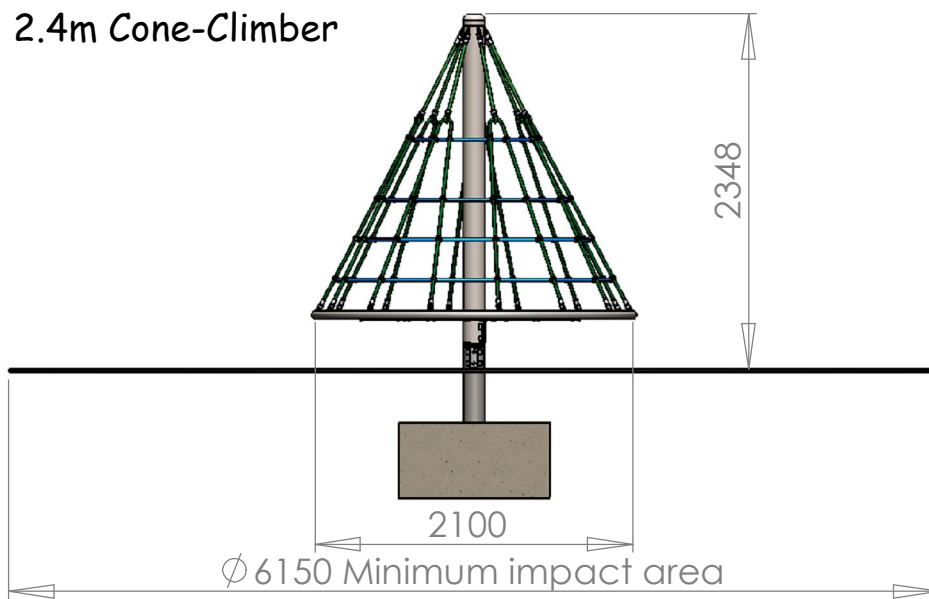

1.8m Cone-Climber

2.4m Cone-Climber

 TUV Rheinland UK TÜV Rheinland Group	BAUART GEPRÜFT TYPE APPROVED
--	---

All Cone
climbers have
been certified
to
EN 1176-11

3.0m Cone-Climber

For further
information
please visit our
website or
contact one of
our members of
staff