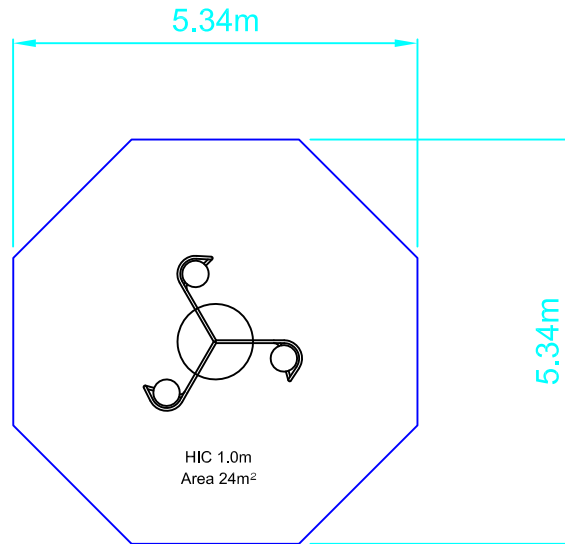

# 3 Seat Rocker SSD030

Dwn AG Scale 1:100@A4 11.5.06

Good design  
for children  
**SutcliffePlay**

**SAFETY SURFACING**  
AREA 24m<sup>2</sup>  
PERIMETER 18m  
HIC 1m

## PRODUCT SPECIFICS

Age  
Range 4 - 8 years

Play Type Physical, social,  
locomotor, inclusive

**DO NOT SCALE FROM THIS DRAWING  
THIS DRAWING MUST NOT BE USED  
FOR INSTALLATION PURPOSES.**