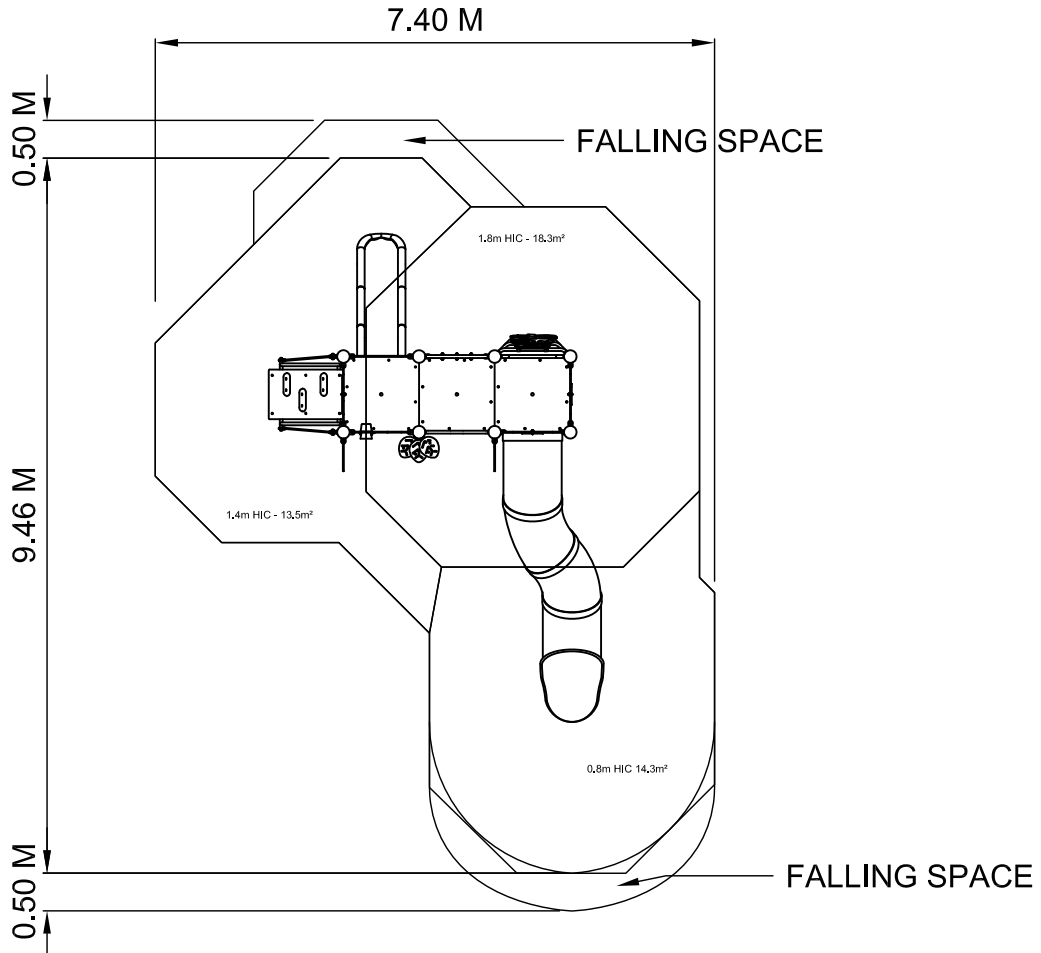

Drawbridge PZU/PZW900

Drawn By PM Scale 1:100 @ A4

Rev 02 - Date 27.11.19

design
make
play
SutcliffePlay

SAFETY SURFACING

AREA 46.1m²

PERIMETER 28.5 Im

HIC 1.8m - 18.3m²

HIC 1.4m - 13.5m²

HIC 0.8m - 14.3m²

PRODUCT SPECIFICS

Age Range 2 - 10 Years

Play Type Physical, Social, Imaginative,
Challenging and Intellectual.

DO NOT SCALE FROM THIS DRAWING
THIS DRAWING MUST NOT BE USED
FOR INSTALLATION PURPOSES.