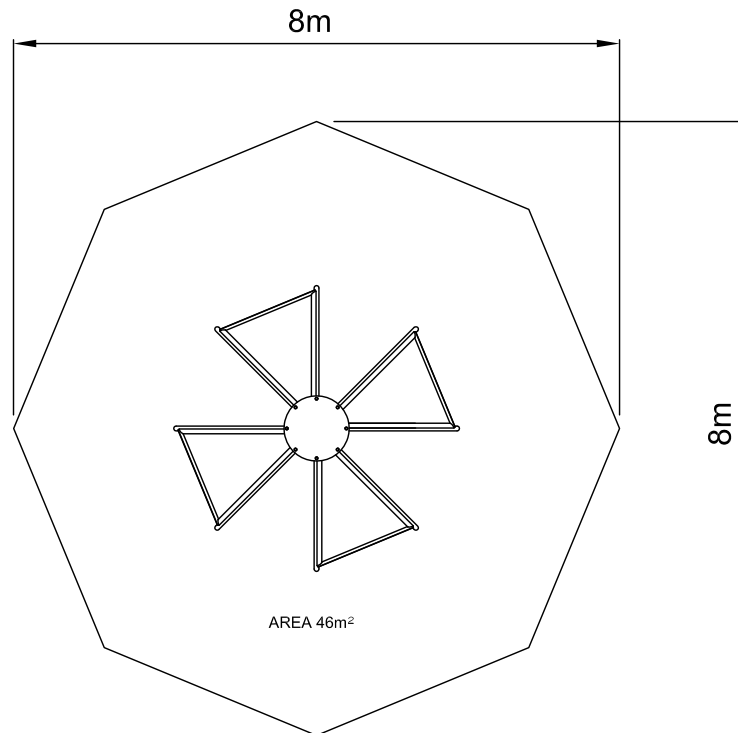

Pod Shelter YOU245

Dwn SH Scale 1:100@A4 03.01.19

design
make
play
SutcliffePlay

NO SAFETY SURFACING REQUIRED

RECOMMENDED
SAFETY AREA 46m²

PERIMETER 24.7m

PRODUCT SPECIFICS

Play Type: Social

DO NOT SCALE FROM THIS DRAWING
THIS DRAWING MUST NOT BE USED
FOR INSTALLATION PURPOSES.