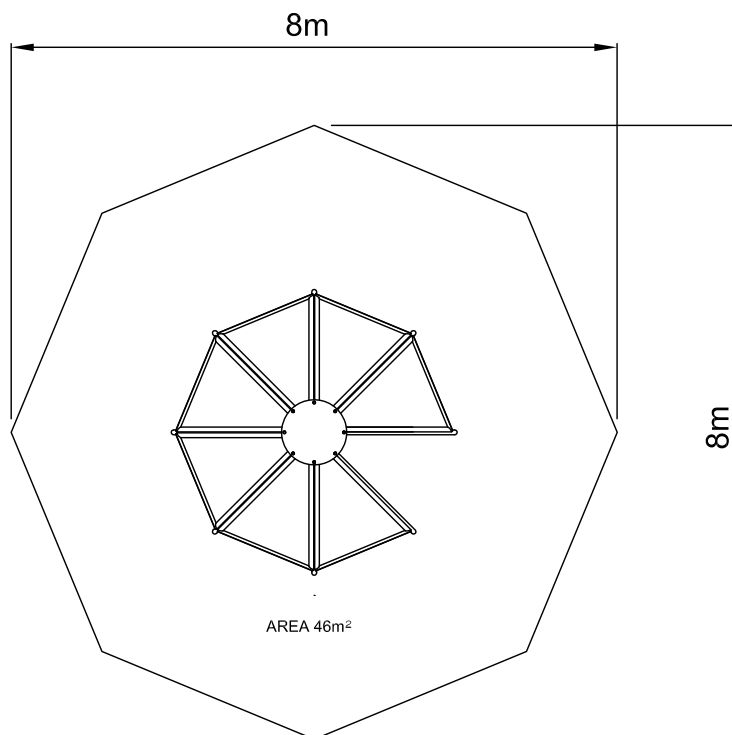

Pod Shelter YOU070

Dwn SS Scale 1:100@A4 09.04.10

Good design
for children

SutcliffePlay

NO SAFETY SURFACING REQUIRED

RECOMMENDED
SAFETY AREA 46m²

PERIMETER 24.7m

PRODUCT SPECIFICS

Play Type: Social

DO NOT SCALE FROM THIS DRAWING
THIS DRAWING MUST NOT BE USED
FOR INSTALLATION PURPOSES.