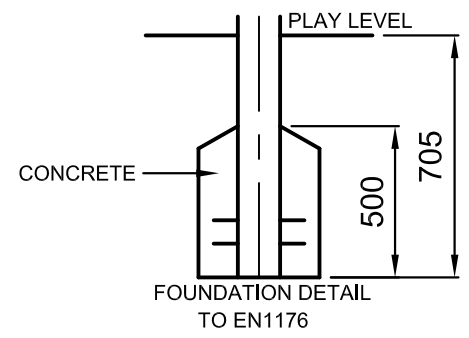

DO NOT SCALE FROM THIS DRAWING
 SCALE 1:50 WHEN PRINTED ON A4

Good design
 for children

SutcliffePlay

MINIMUM USE ZONE TO EN1176
 1.5M AROUND EQUIPMENT.

GROUND PLAN	TZU119
REV	00
DRAWN	DB
SCALE	1:50
DATE	30.5.08
SAFETY SURFACE AREA	
HOLES 500x500x705 DEEP	