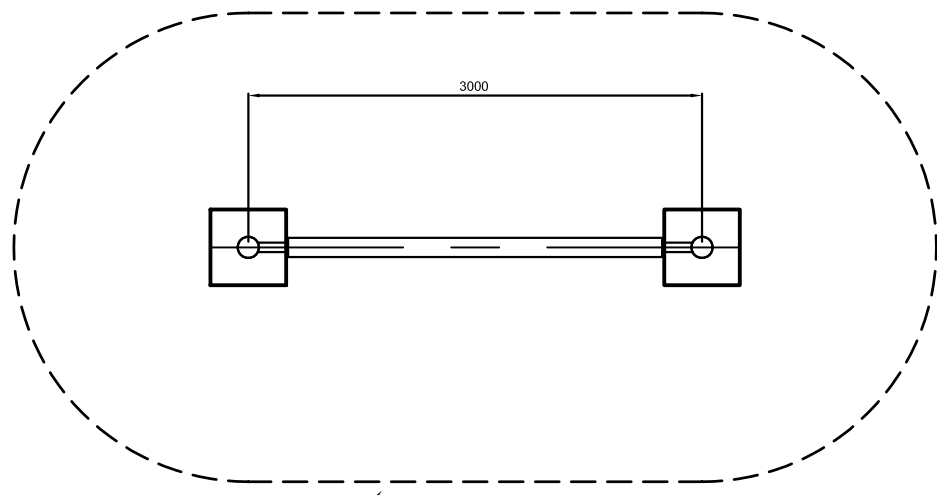

DO NOT SCALE FROM THIS DRAWING
 SCALE 1:50 WHEN PRINTED ON A4

Good design
 for children

SutcliffePlay

MINIMUM USE ZONE TO EN1176
 1.5M AROUND EQUIPMENT.

GROUND PLAN	TZU119
REV	00
DRAWN	DB
SCALE	1:50
DATE	30.5.08
SAFETY SURFACE AREA	
HOLES 500x500x705 DEEP	