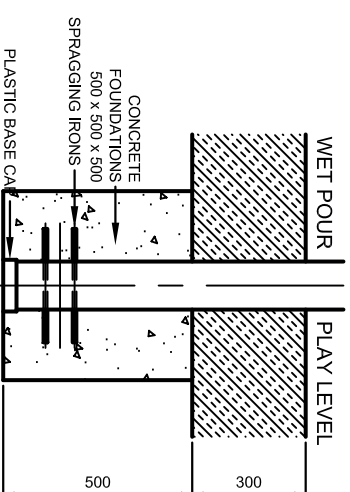

Good design
for children

SutcliffePlay

DO NOT SCALE THIS DRAWING
SCALE 1:50 WHEN PRINTED ON A4

GROUND PLAN	TZU107
REV	01
DRAWN	JPC
SCALE	1:50
DATE	04/06/06
SAFETY SURFACE AREA	
HOLE A	300x300x800 DEEP
HOLE B	500x500x800 DEEP
HOLE C	300x800x800 DEEP