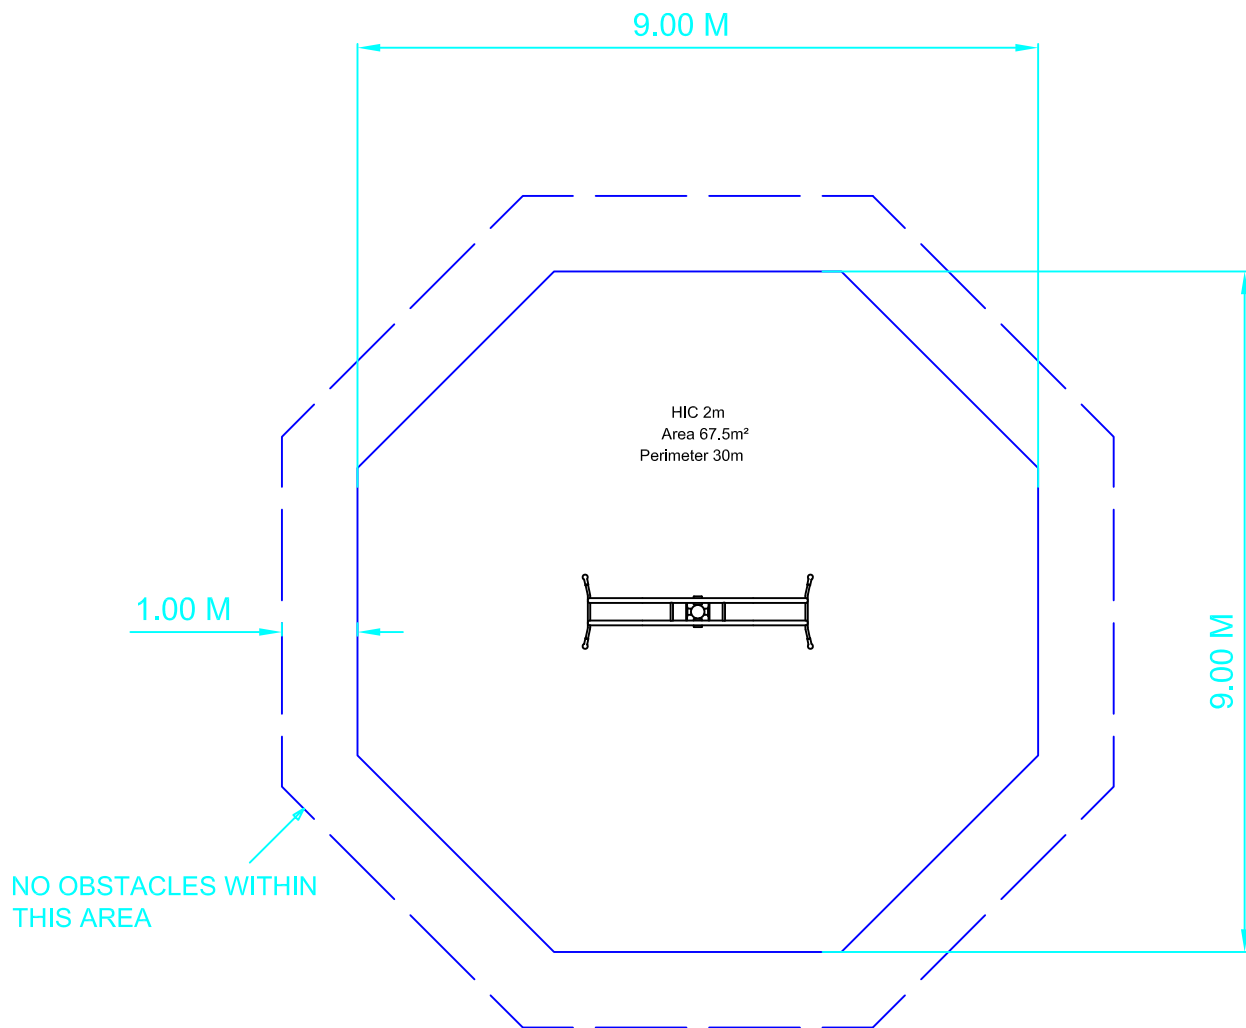

Overhead Rotator

TZA030

Drawn PM Scale 1:100 @ A4 07.06.11
Rev 03 - 06.12.18

Good design
for children
SutcliffePlay

SAFETY SURFACING
AREA 67.5M²
PERIMETER 30M
HIC 2.0M

PRODUCT SPECIFICS
Age Range 10+ Years
Play Type Physical, Locomotor,
Challenging.

DO NOT SCALE FROM THIS DRAWING
THIS DRAWING MUST NOT BE USED
FOR INSTALLATION PURPOSES.