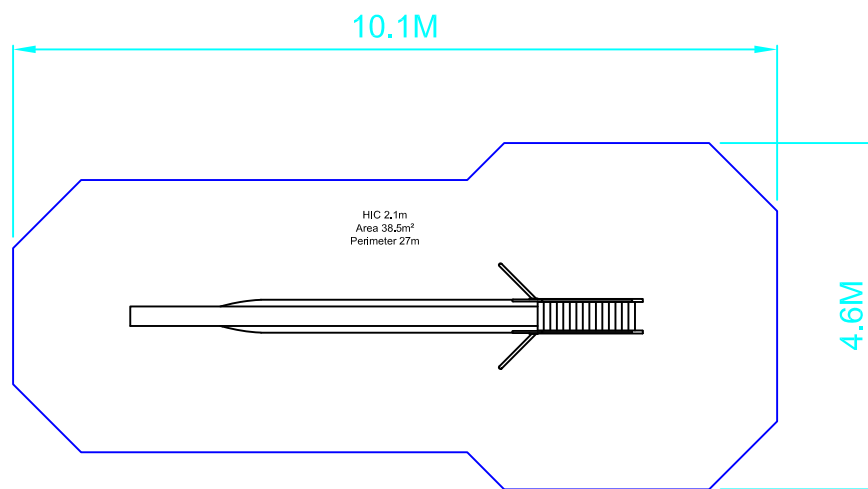

Free Standing Slide

TSL191

Drawn AMG Scale 1:100 @ A4 27.09.11

SAFETY SURFACING
AREA 38.5M²
PERIMETER 27M
HIC 2.1M

PRODUCT SPECIFICS
Age Range 3 - 10 Years
Play Type Physical, Locomotor.

DO NOT SCALE FROM THIS DRAWING
THIS DRAWING MUST NOT BE USED
FOR INSTALLATION PURPOSES.