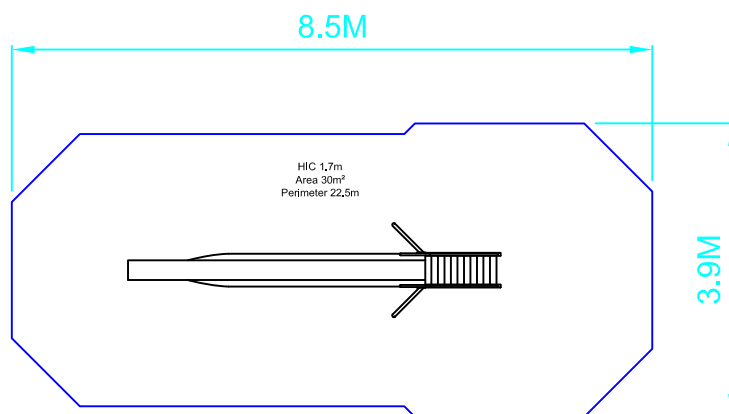

Free Standing Slide

TSL151

Drawn AMG Scale 1:100 @ A4 27.09.11

SAFETY SURFACING
AREA 30M²
PERIMETER 22.5M
HIC 1.7M

PRODUCT SPECIFICS
Age Range 3 - 10 Years
Play Type Physical, Locomotor.

DO NOT SCALE FROM THIS DRAWING
THIS DRAWING MUST NOT BE USED
FOR INSTALLATION PURPOSES.