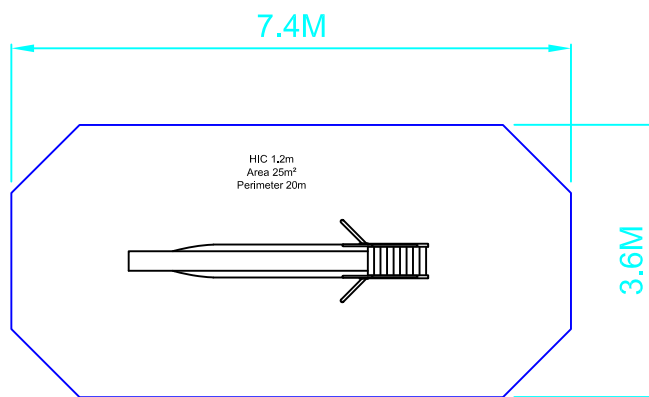

Free Standing Slide

TSL111

Drawn AMG Scale 1:100 @ A4 27.09.11

SAFETY SURFACING
AREA 25M²
PERIMETER 20M
HIC 1.2M

PRODUCT SPECIFICS
Age Range 3 - 10 Years
Play Type Physical, Locomotor.

DO NOT SCALE FROM THIS DRAWING
THIS DRAWING MUST NOT BE USED
FOR INSTALLATION PURPOSES.