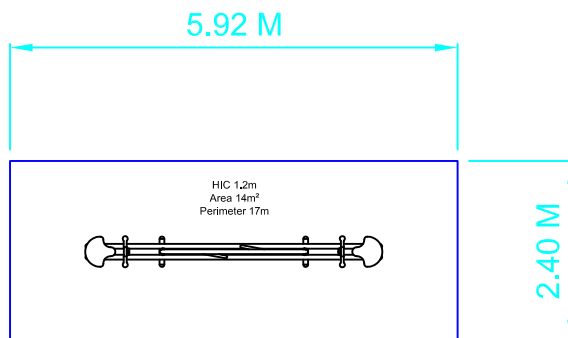

# Large Arch Seesaw

TNB040

Drawn AMG Scale 1:100 @ A4 20.05.11

Good design  
for children  
**SutcliffePlay**

SAFETY SURFACING  
AREA 14M<sup>2</sup>  
PERIMETER 17M  
HIC 1.2M

PRODUCT SPECIFICS  
Age Range 2 - 8 Years  
Play Type Physical, Social, Locomotor.

DO NOT SCALE FROM THIS DRAWING  
THIS DRAWING MUST NOT BE USED  
FOR INSTALLATION PURPOSES.