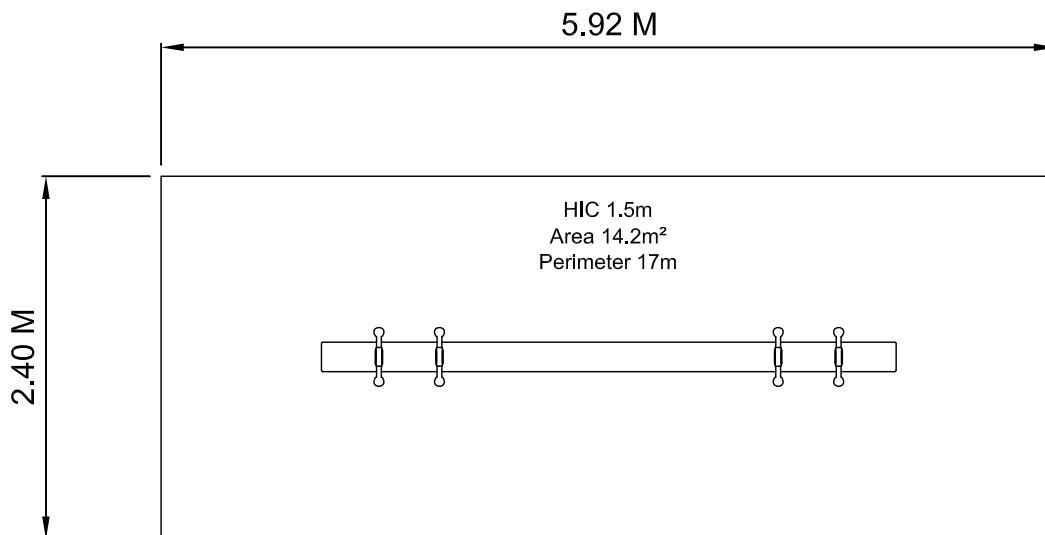

4 Seat Timber Seesaw

TNB010

Drawn DB Scale 1:50 @ A4 14.09.15
Rev 01 - 01.08.18

Good design
for children
SutcliffePlay

SAFETY SURFACING
AREA 14.2M²
PERIMETER 17M
HIC 1.5M

PRODUCT SPECIFICS
Age Range 6 - 14 Years
Play Type Physical, Social, Locomotor.

DO NOT SCALE FROM THIS DRAWING
THIS DRAWING MUST NOT BE USED
FOR INSTALLATION PURPOSES.