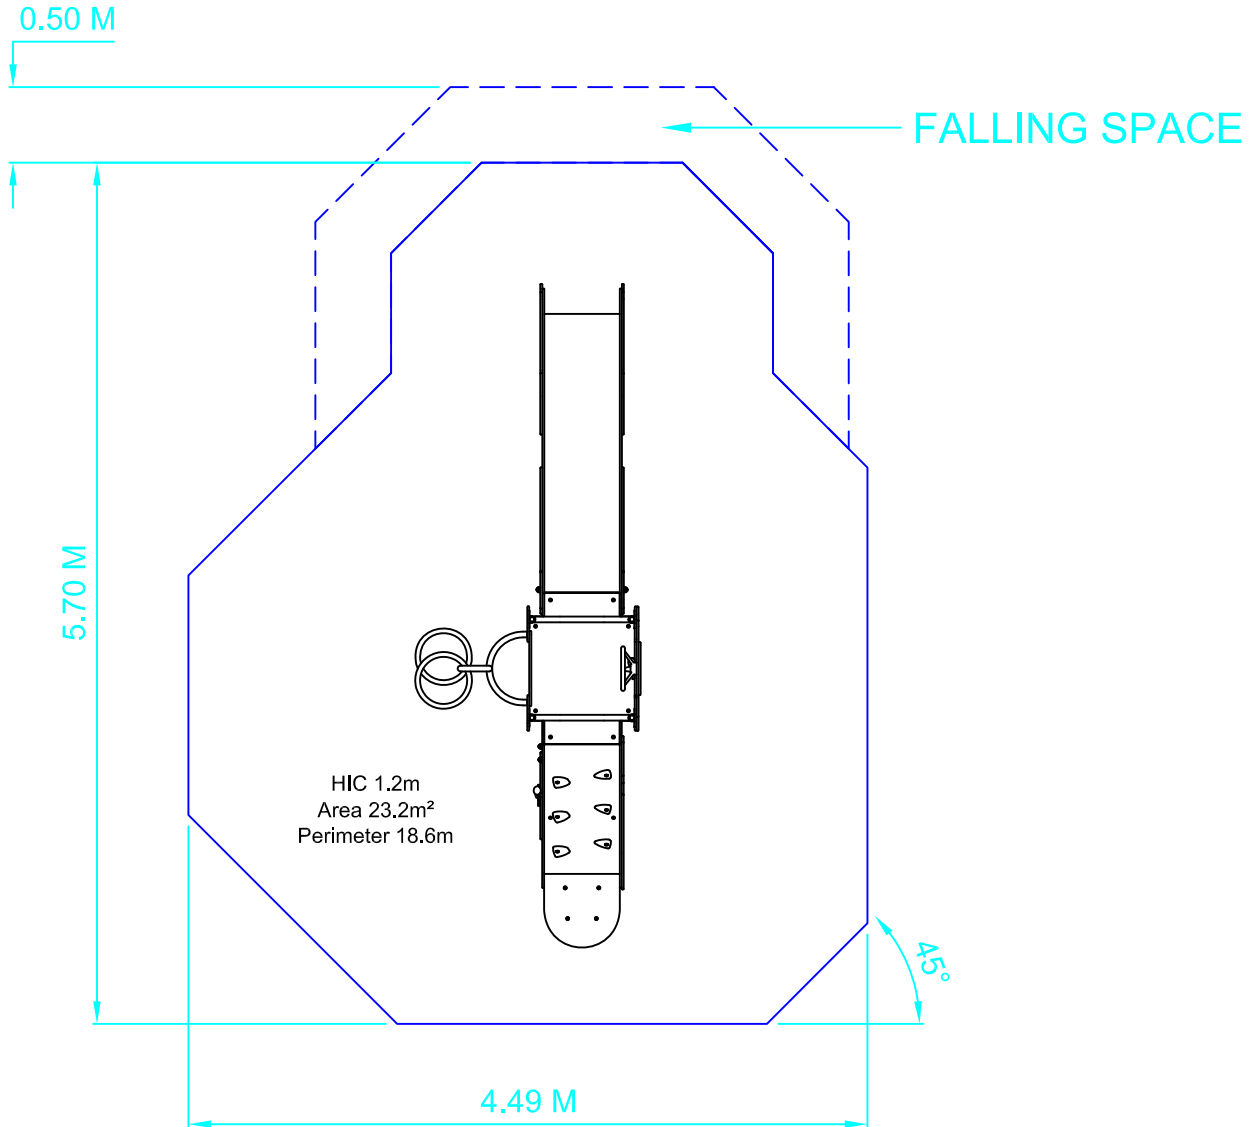

Themed Unit - Digger/Tractor THU003

Drawn SH

Scale 1:50 @ A4 08.02.16

design
make
play
SutcliffePlay

SAFETY SURFACING
AREA 23.2M²
PERIMETER 18.6M
HIC 1.2M

PRODUCT SPECIFICS
Age Range 2 - 10 Years
Play Type Physical, Locomotor,
Imagination, Social

**DO NOT SCALE FROM THIS DRAWING
THIS DRAWING MUST NOT BE USED
FOR INSTALLATION PURPOSES.**