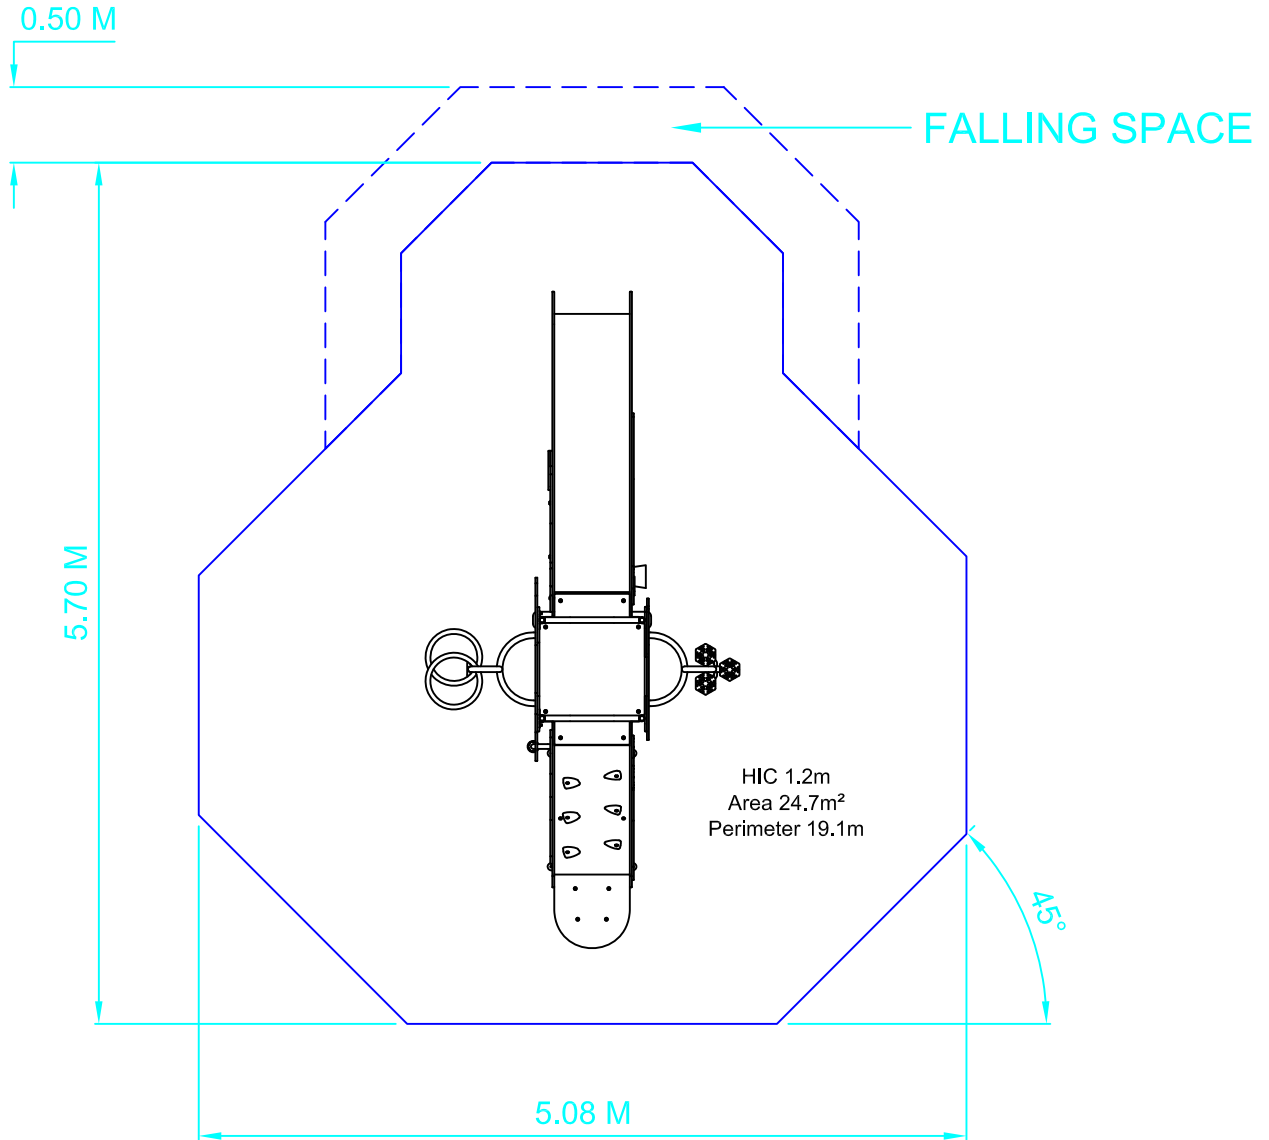

# Themed Unit - Mushroom/Igloo

THU002

Drawn SH

Scale 1:50 @ A4 08.02.16

design  
make  
play  
**SutcliffePlay**

SAFETY SURFACING  
AREA 24.7M<sup>2</sup>  
PERIMETER 19.1M  
HIC 1.2M

PRODUCT SPECIFICS  
Age Range 2 - 10 Years  
Play Type Physical, Locomotor,  
Imagination, Social

DO NOT SCALE FROM THIS DRAWING  
THIS DRAWING MUST NOT BE USED  
FOR INSTALLATION PURPOSES.