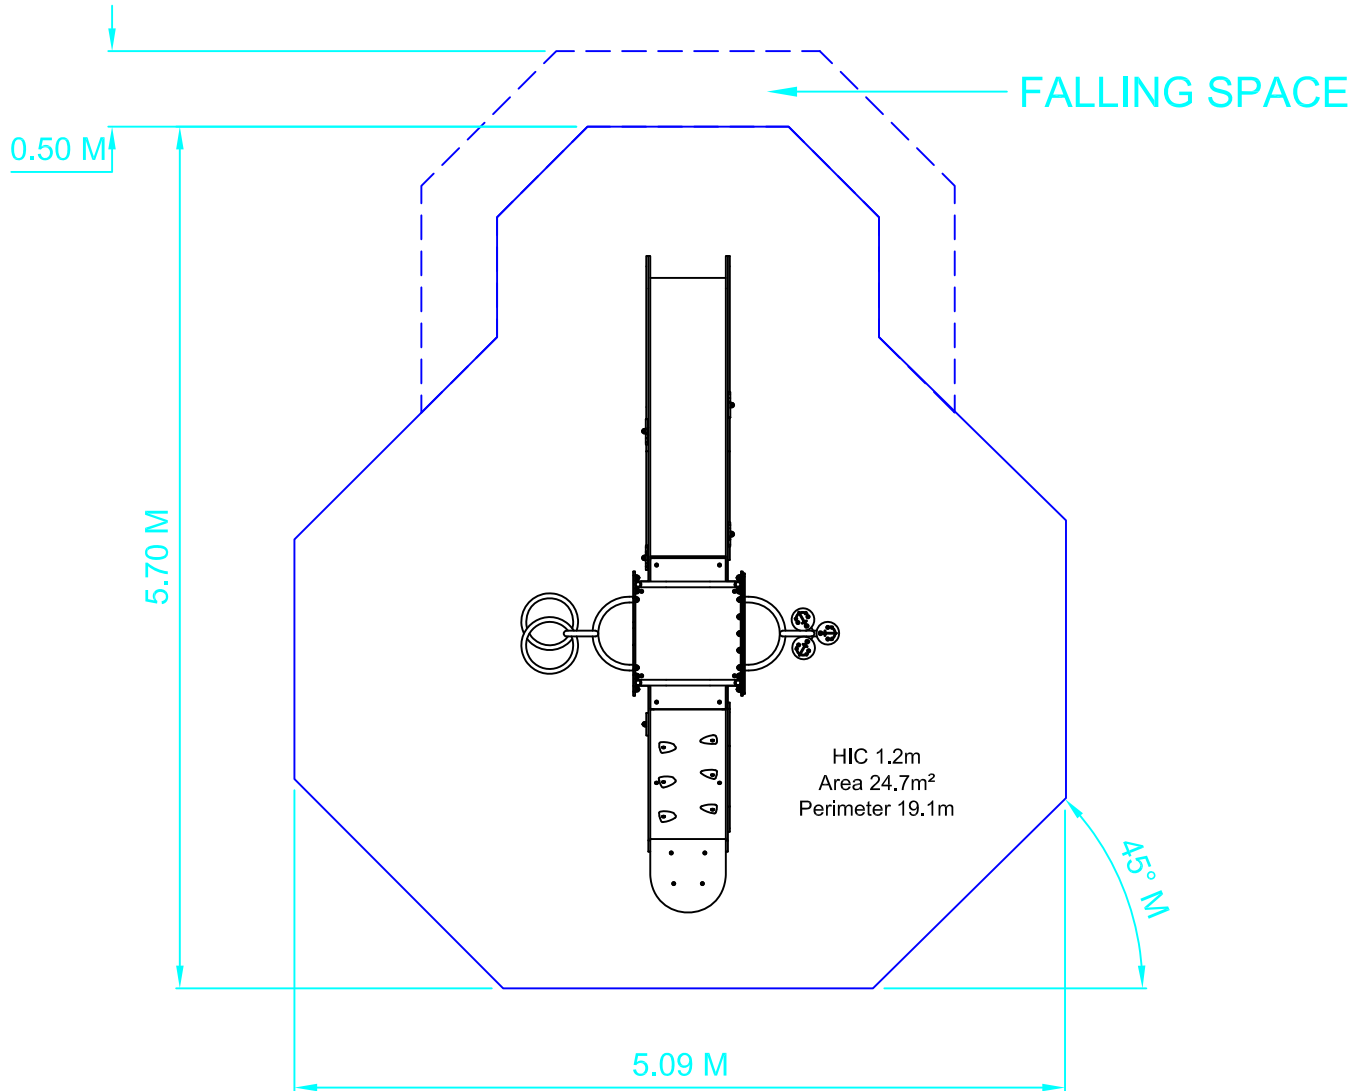

# Themed Unit - Sandcastle/Seaside THU001

Drawn SH Scale 1:50 @ A4 08.02.16

design  
make  
play  
**SutcliffePlay**

SAFETY SURFACING  
AREA 24.7M<sup>2</sup>  
PERIMETER 19.1M  
HIC 1.2M

PRODUCT SPECIFICS  
Age Range 2 -10 Years  
Play Type Physical, Locomotor,  
Imagination, Social

DO NOT SCALE FROM THIS DRAWING  
THIS DRAWING MUST NOT BE USED  
FOR INSTALLATION PURPOSES.