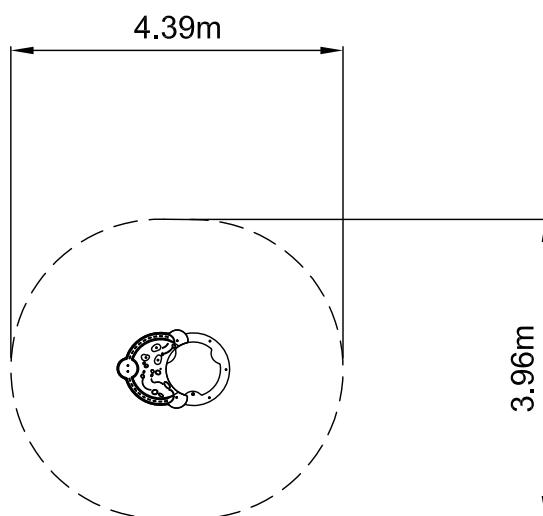

Water Play Splash SWU700

Dwn PM Scale 1:100@A4 12.06.18

Good design
for children

SutcliffePlay

SAFETY SURFACING
AREA 14m²
PERIMETER 13.3m
No surfacing required

PRODUCT SPECIFICS

Age
Range 2 - 6 years

Play Type Physical, social,
locomotor, inclusive

DO NOT SCALE FROM THIS DRAWING
THIS DRAWING MUST NOT BE USED
FOR INSTALLATION PURPOSES.