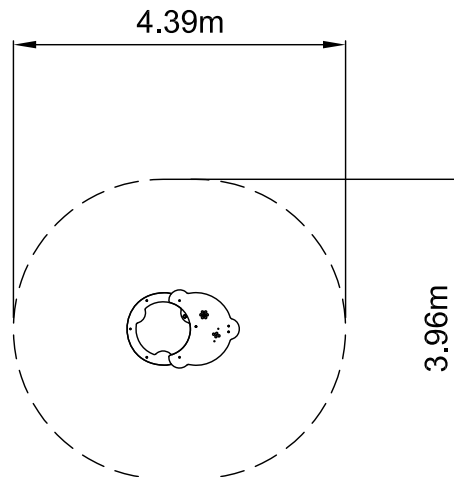

Water Play Spring SWU500

Dwn PM Scale 1:100@A4 12.06.18

Good design
for children

SutcliffePlay

SAFETY SURFACING
AREA 14m²
PERIMETER 13.3m
No surfacing required

PRODUCT SPECIFICS

Age

Range 2 - 6 years

Play Type Physical, social,
locomotor, inclusive

DO NOT SCALE FROM THIS DRAWING
THIS DRAWING MUST NOT BE USED
FOR INSTALLATION PURPOSES.