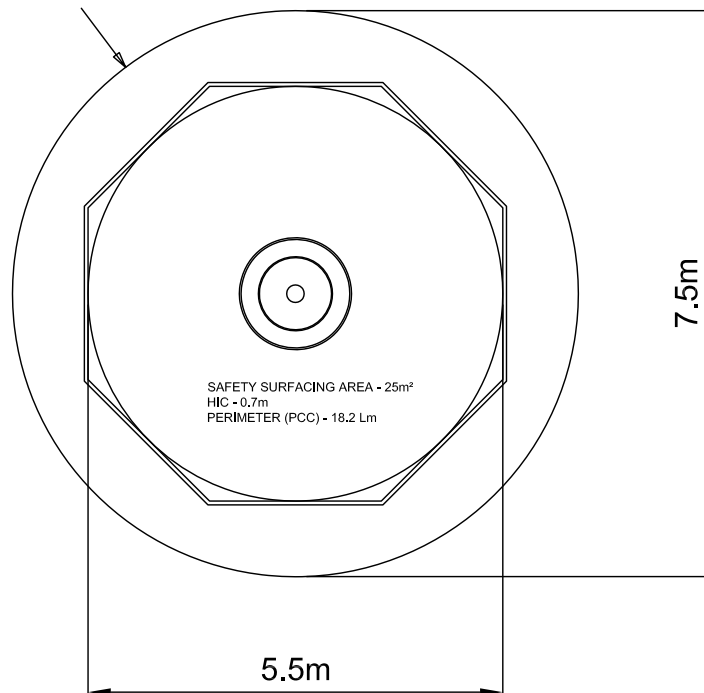

Discus SWD950

Emoji Discus SWD960

Scale 1:100@A4

Dwn PM

Rev 00 - 29.04.19

design
make
play
SutcliffePlay

CIRCULATION ZONE
(NO OBSTRUCTIONS
WITHIN THIS AREA)

SAFETY SURFACING
AREA 25m²
PERIMETER 18.2m
HIC 0.7m

PRODUCT SPECIFICS

Age
Range 3 - 14 years

Play Type Physical, social,
locomotor, inclusive

DO NOT SCALE FROM THIS DRAWING
THIS DRAWING MUST NOT BE USED
FOR INSTALLATION PURPOSES.