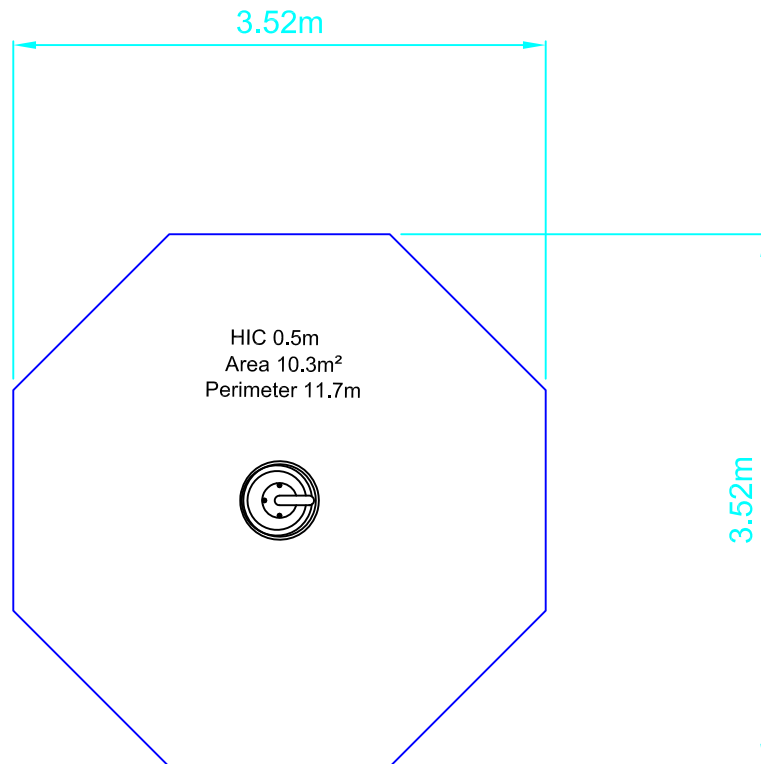

Hula SWD720

Dwn PM Scale 1:50@A4 12.06.18

Good design
for children
SutcliffePlay

SAFETY SURFACING
AREA 10.3m²
PERIMETER 11.7m
HIC 0.5m

PRODUCT SPECIFICS

Age
Range 3 - 14 years

Play Type Physical, social,
locomotor

DO NOT SCALE FROM THIS DRAWING
THIS DRAWING MUST NOT BE USED
FOR INSTALLATION PURPOSES.