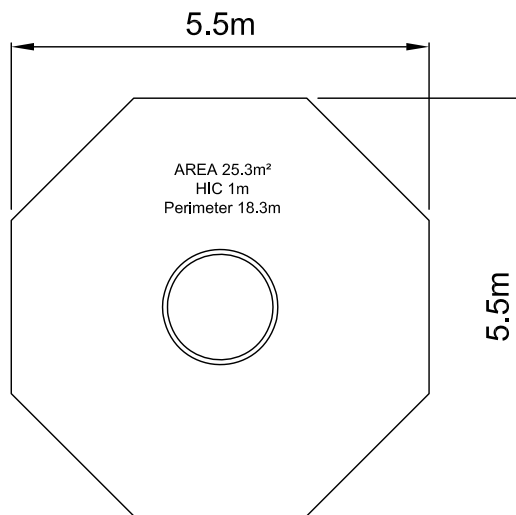

1.5m Large Dish Roundabout SWD500

Dwn SS Scale 1:100@A4 05.5.09

Good design
for children
SutcliffePlay

SAFETY SURFACING
AREA 25.3m²
PERIMETER 18.3m
HIC 1m

PRODUCT SPECIFICS
Age
Range 3 - 14 years

Play Type Physical, social,
locomotor

**DO NOT SCALE FROM THIS DRAWING
THIS DRAWING MUST NOT BE USED
FOR INSTALLATION PURPOSES.**