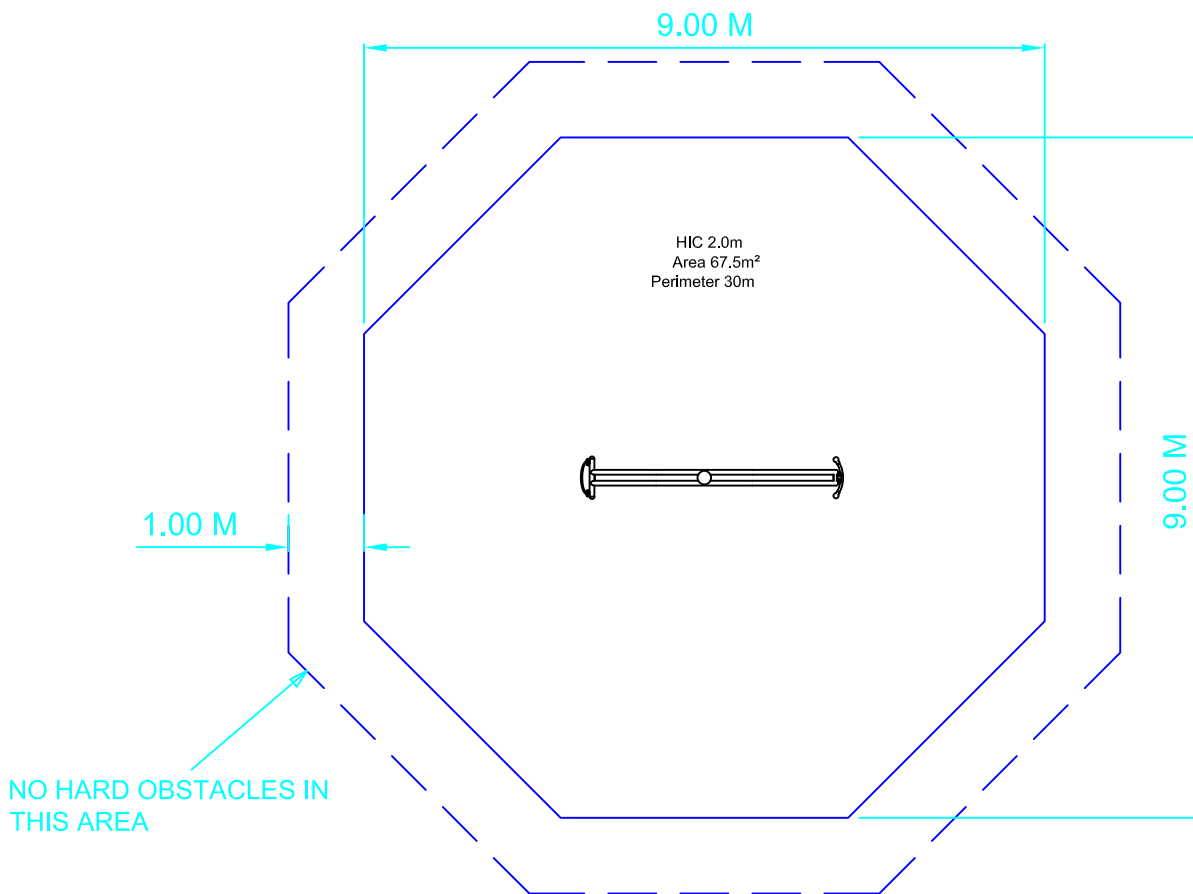

# Sling Rotator SWD440

Drawn PM      Scale 1:100 @ A4 07.06.11  
REV 02 - 06.12.18

Good design  
for children  
**SutcliffePlay**

**SAFETY SURFACING**  
AREA 67.5M<sup>2</sup>  
PERIMETER 30M  
HIC 2M

**PRODUCT SPECIFICS**  
Age Range 8+ Years  
Play Type Physical, Social.

**DO NOT SCALE FROM THIS DRAWING  
THIS DRAWING MUST NOT BE USED  
FOR INSTALLATION PURPOSES.**