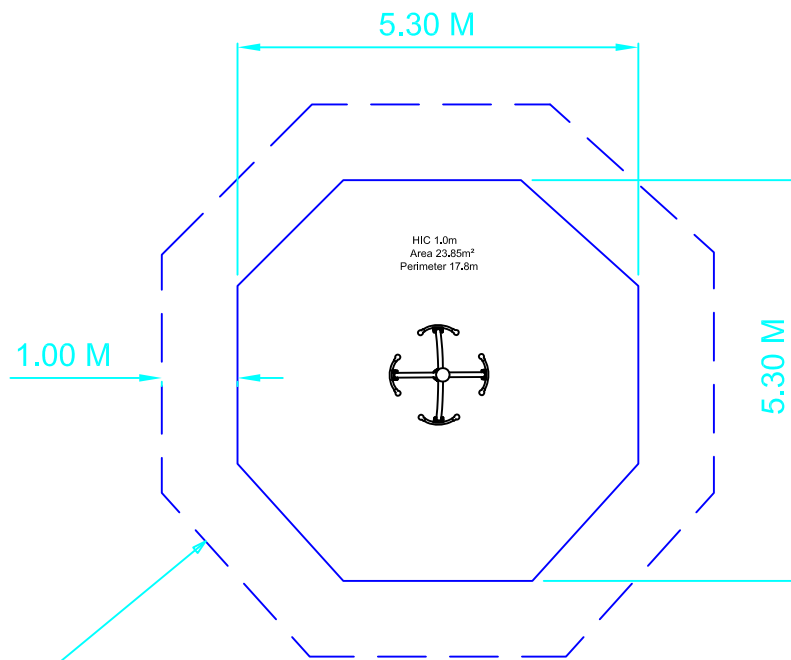

Quad Flyer

SWD350 Rev 3

Drawn PM Scale 1:100 @ A4 6.12.18

Good design
for children
SutcliffePlay

NO OBSTACLES WITHIN THIS AREA

SAFETY SURFACING
AREA 23.85M²
PERIMETER 17.8M
HIC 1M

PRODUCT SPECIFICS
Age Range 8+ Years
Play Type Physical, Social.

DO NOT SCALE FROM THIS DRAWING
THIS DRAWING MUST NOT BE USED
FOR INSTALLATION PURPOSES.