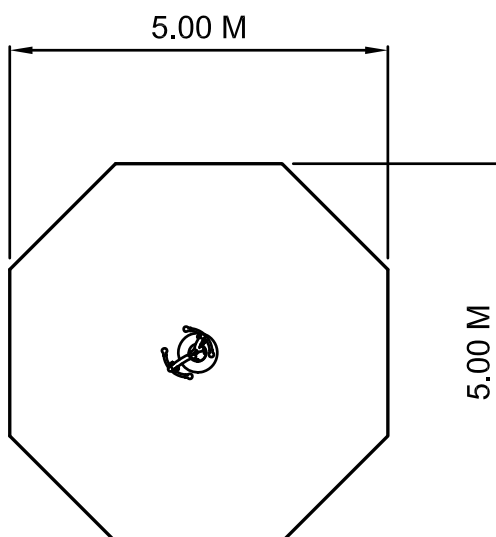

Rock Spinner

SWD300

Drawn AMG Scale 1:100 @ A4 19.07.11

Good design
for children
SutcliffePlay

SAFETY SURFACING
AREA 20M²
PERIMETER 12.4M
HIC 1M

PRODUCT SPECIFICS
Age Range 6+ Years
Play Type Physical, Social.

DO NOT SCALE FROM THIS DRAWING
THIS DRAWING MUST NOT BE USED
FOR INSTALLATION PURPOSES.