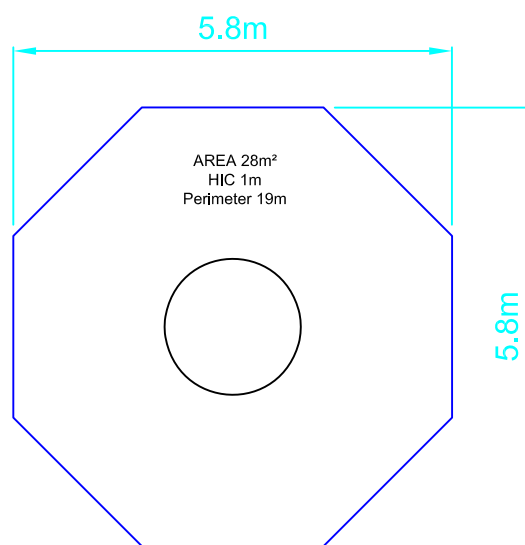

1.8m Roundabout SWD180

Dwn AG Scale 1:100@A4 15.5.06

Good design
for children
SutcliffePlay

SAFETY SURFACING
AREA 28m²
PERIMETER 19m
HIC 1m

PRODUCT SPECIFICS

Age
Range 3 - 10 years

Play Type Physical, social,
locomotor

DO NOT SCALE FROM THIS DRAWING
THIS DRAWING MUST NOT BE USED
FOR INSTALLATION PURPOSES.