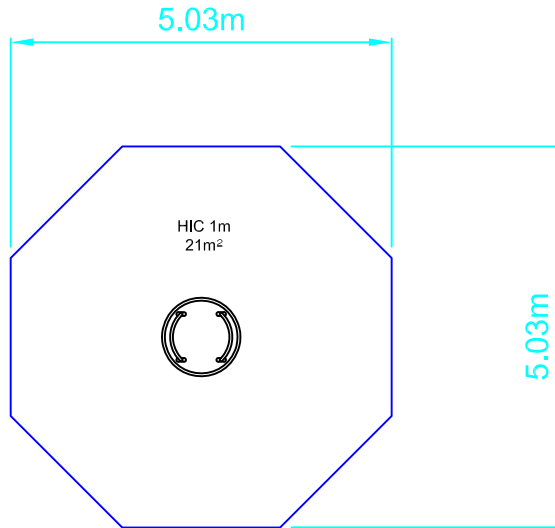

Butterfly Roundabout SWD160

Dwn AG Scale 1:100@A4 11.5.06

Good design
for children
SutcliffePlay

SAFETY SURFACING
AREA 21m²
PERIMETER 17m
HIC 1m

PRODUCT SPECIFICS

Age
Range 3 - 10 years
Play Type Physical, social,
locomotor, inclusive

DO NOT SCALE FROM THIS DRAWING
THIS DRAWING MUST NOT BE USED
FOR INSTALLATION PURPOSES.