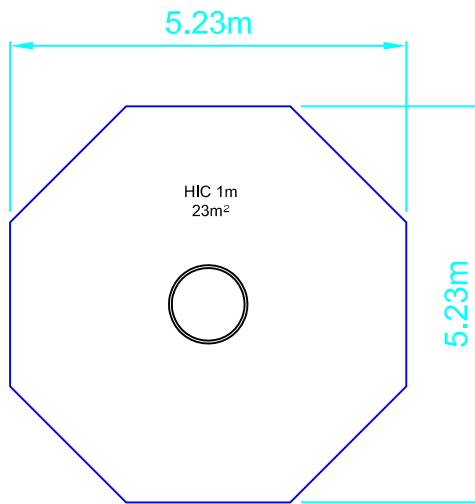

# Dish Roundabout SWD100

Dwn AG Scale 1:100@A4 11.5.06

Good design  
for children

**SutcliffePlay**

SAFETY SURFACING  
AREA 23m<sup>2</sup>  
PERIMETER 17.5m  
HIC 1m

## PRODUCT SPECIFICS

Age  
Range 3 - 10 years

Play Type Physical, social,  
locomotor, inclusive

DO NOT SCALE FROM THIS DRAWING  
THIS DRAWING MUST NOT BE USED  
FOR INSTALLATION PURPOSES.