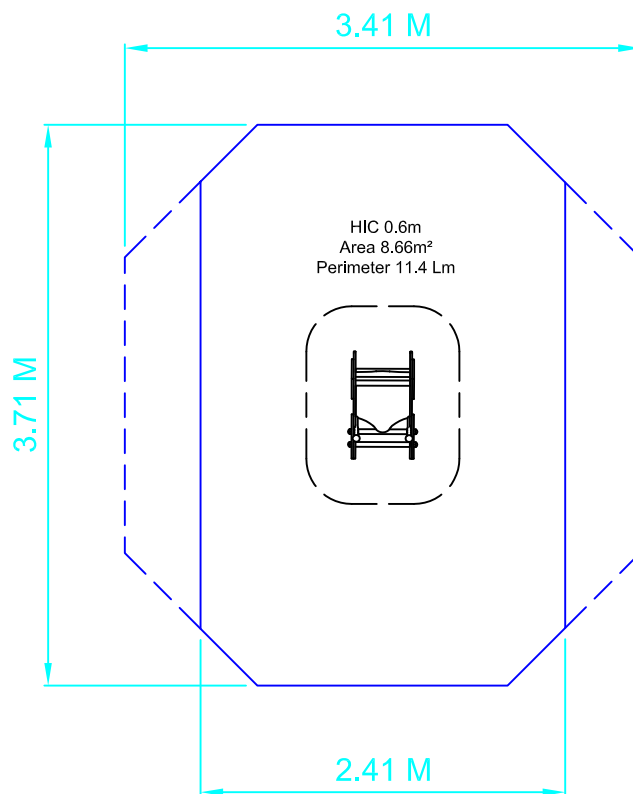

Themed Springie - Bee

SSB170

Drawn PM Scale 1:50 @ A4 11.06.20

Good design
for children
SutcliffePlay

SAFETY SURFACING
AREA 8.66M²
PERIMETER 11.4M
HIC 0.6M

PRODUCT SPECIFICS
Age Range 2 - 8 Years
Play Type Physical, Locomotor.

DO NOT SCALE FROM THIS DRAWING
THIS DRAWING MUST NOT BE USED
FOR INSTALLATION PURPOSES.