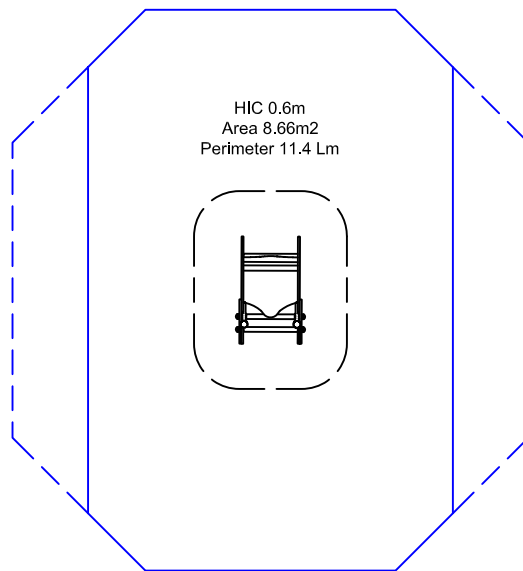

## SSB160

Drawn PM Scale 1:50 @ A4 11.06.20

Good design  
for children  
**SutcliffePlay**

**SAFETY SURFACING**  
AREA 8.66M<sup>2</sup>  
PERIMETER 11.4M  
HIC 0.6M

**PRODUCT SPECIFICS**  
Age Range 2 - 8 Years  
Play Type Physical, Locomotor.