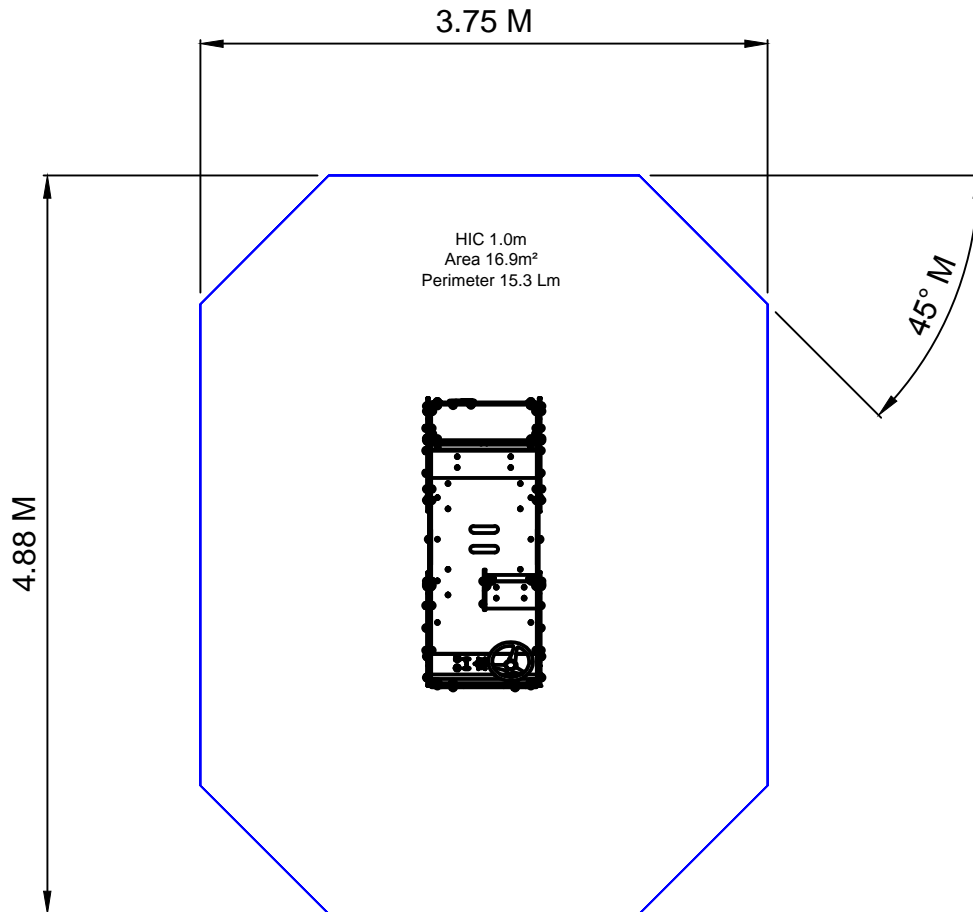

# Fergus 4x4 Static SSB070ST

Drawn SH  
Scale 1:50 @ A4  
08.02.16  
Rev 00

design  
make  
play  
**SutcliffePlay**

**SAFETY SURFACING**  
AREA 16.9M<sup>2</sup>  
PERIMETER 15.3M  
HIC 1M

**PRODUCT SPECIFICS**  
Age Range 2 -10 Years  
Play Type Physical, Locomotor,  
Imagination, Social

**DO NOT SCALE FROM THIS DRAWING  
THIS DRAWING MUST NOT BE USED  
FOR INSTALLATION PURPOSES.**