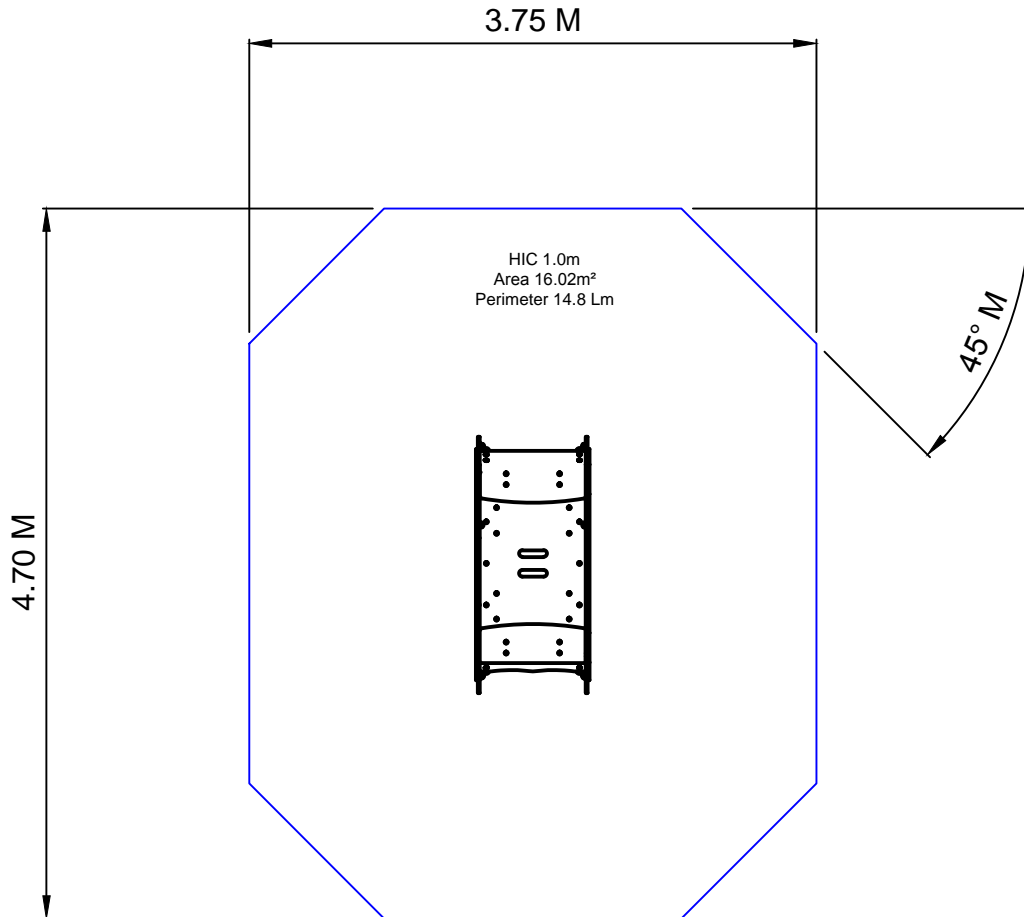

Rocking Pirate Ship

SSB050

Drawn SH

Scale 1:50 @ A4

04.07.17

Rev 00

design
make
play
SutcliffePlay

SAFETY SURFACING
AREA 16.02M²
PERIMETER 14.8M
HIC 1M

PRODUCT SPECIFICS
Age Range 2 -10 Years
Play Type Physical, Locomotor,
Imagination, Social

DO NOT SCALE FROM THIS DRAWING
THIS DRAWING MUST NOT BE USED
FOR INSTALLATION PURPOSES.