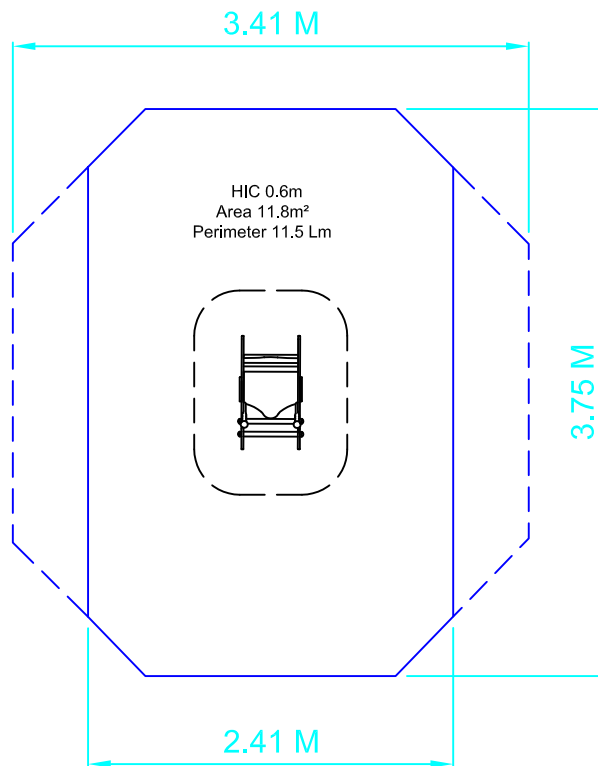

Themed Springie - Wilbur Whale

SSB040

Drawn PM

Scale 1:50 @ A4 11.06.20 Rev 01

Good design
for children
SutcliffePlay

SAFETY SURFACING
AREA 11.8M²
PERIMETER 11.5M
HIC 0.6M

PRODUCT SPECIFICS
Age Range 2 - 8 Years
Play Type Physical, Locomotor.

DO NOT SCALE FROM THIS DRAWING
THIS DRAWING MUST NOT BE USED
FOR INSTALLATION PURPOSES.