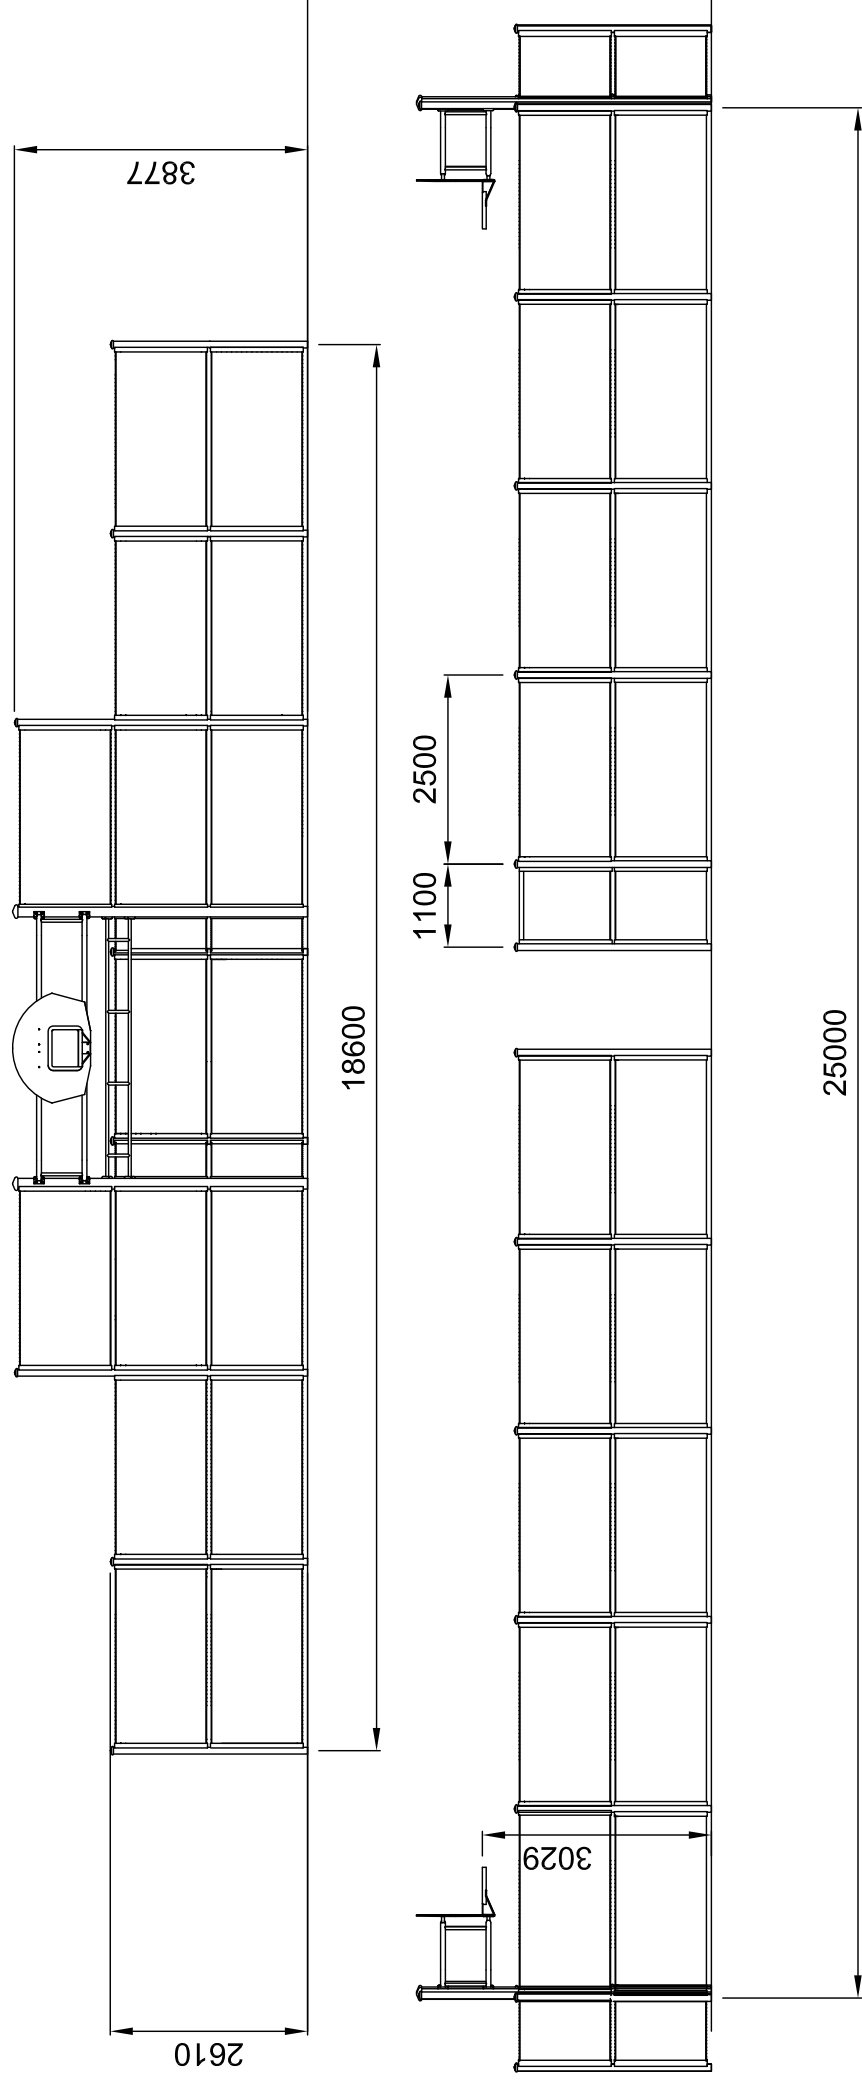

SZU030 Long Goal End

SZU030 18.6m x 25m Double Height Ball Court

Scale 1:100

Sutcliffe Play
design
make
play

DO NOT SCALE THIS DRAWING