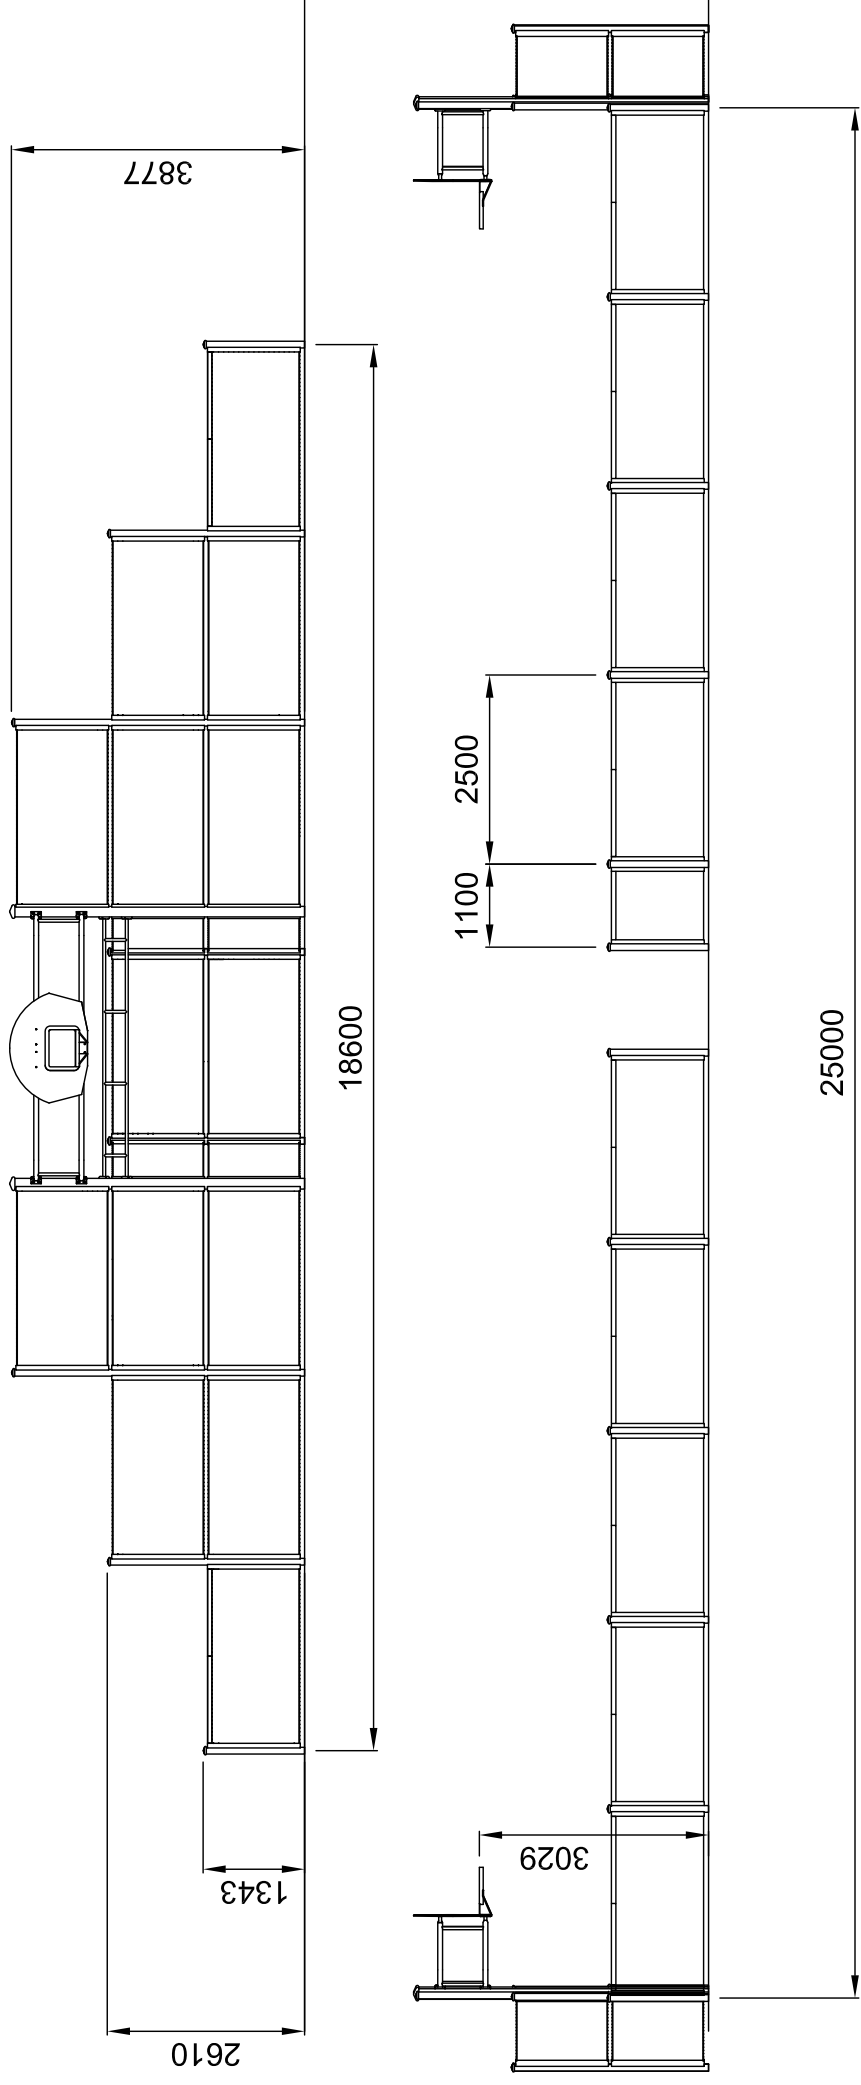

SZU020 Long Goal End

SZU020 18.6m x 25m Single Height Ball Court

Scale 1:100

Sutcliffe Play
design
make
play

DO NOT SCALE THIS DRAWING