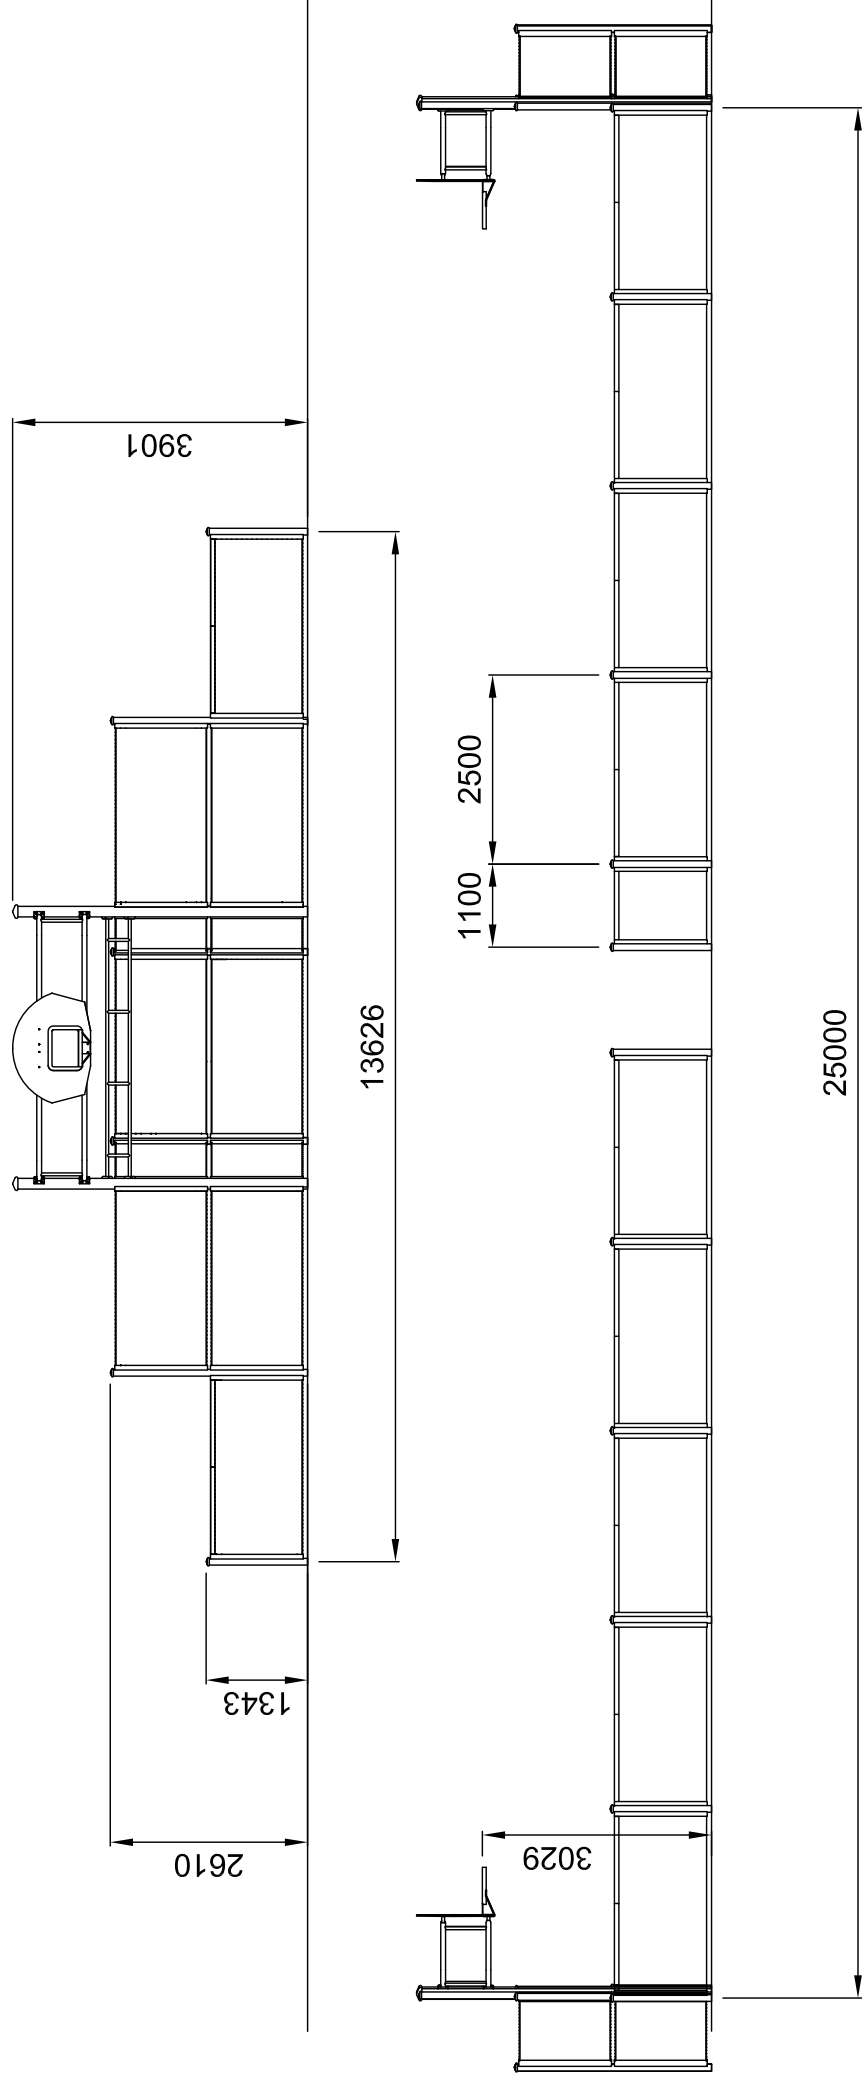

SZU010 Long Goal End

SZU010 13.6m x 25m Single Height Ball Court

Scale 1:100

Sutcliffe Play
design
make
play

DO NOT SCALE THIS DRAWING