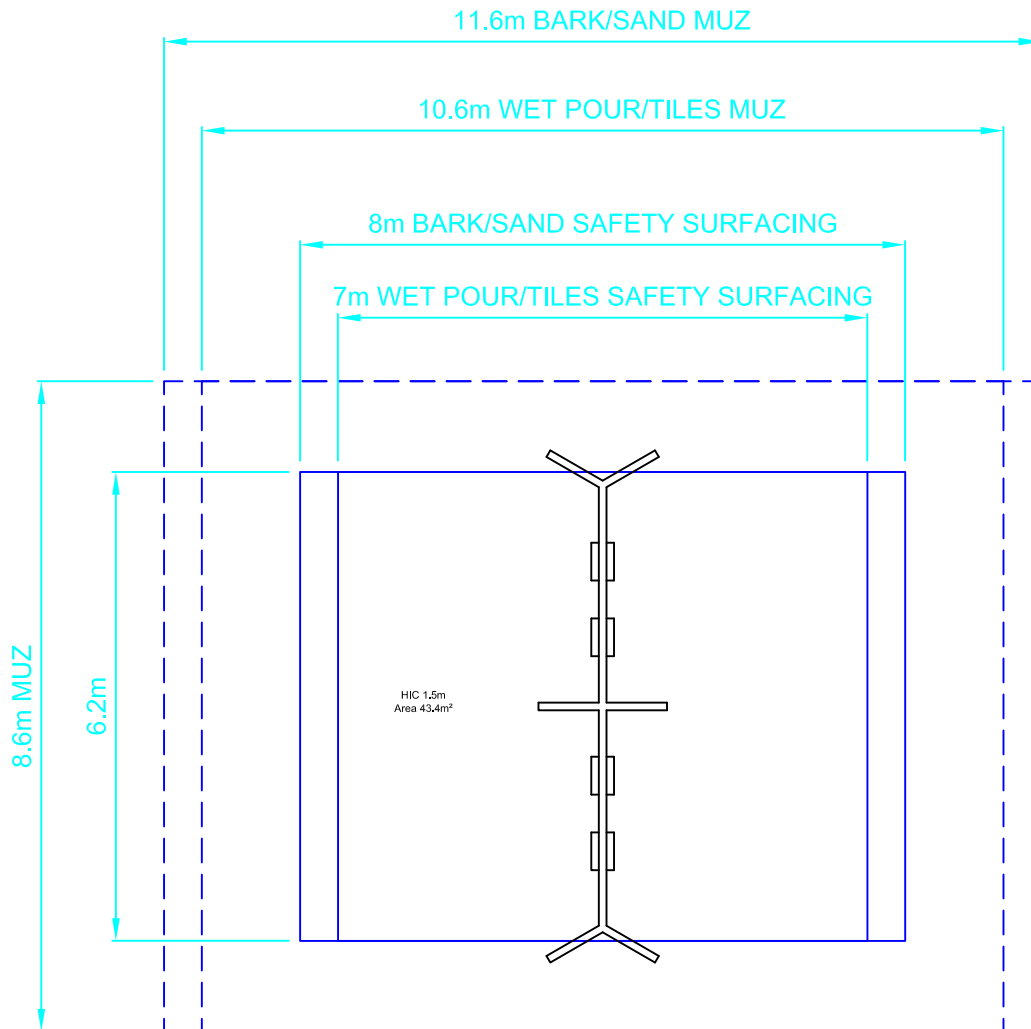

Four Seat Swing (2.4m High) SWB084

Dwn AM Scale 1:100@A4 15/05/06

Good design
for children
SutcliffePlay

SAFETY SURFACING
AREA FOR BARK/SAND 49.6m²
(OUTSIDE LINE)
AREA FOR TILES/WET POUR 43.4m²
(INSIDE LINE)
HIC 1.5m FOR BOTH

PRODUCT SPECIFICS
Age
Range 4 - 10 years
Play Type Physical, social,
locomotor

DO NOT SCALE FROM THIS DRAWING
THIS DRAWING MUST NOT BE USED
FOR INSTALLATION PURPOSES.