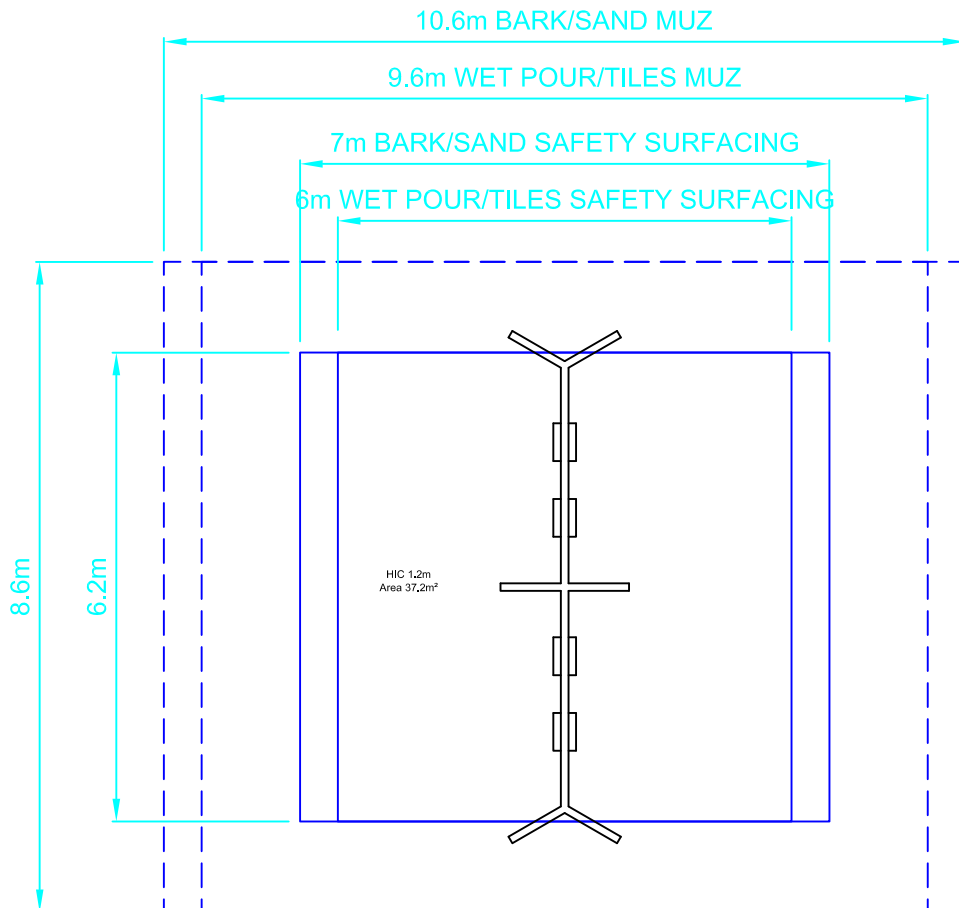

# Four Seat Swing (1.8m High) SWB064

Dwn AM Scale 1:100@A4 15/05/06

Good design  
for children  
**SutcliffePlay**

SAFETY SURFACING  
AREA FOR BARK/SAND 43.4m<sup>2</sup>  
(OUTSIDE LINE FOR SURFACING)  
AREA FOR TILES/WET POUR 37.2m<sup>2</sup>  
(INSIDE LINE FOR SURFACING)  
HIC 1.2m FOR BOTH

PRODUCT SPECIFICS  
Age  
Range 1 - 6 years  
Play Type Physical, social,  
locomotor

DO NOT SCALE FROM THIS DRAWING  
THIS DRAWING MUST NOT BE USED  
FOR INSTALLATION PURPOSES.