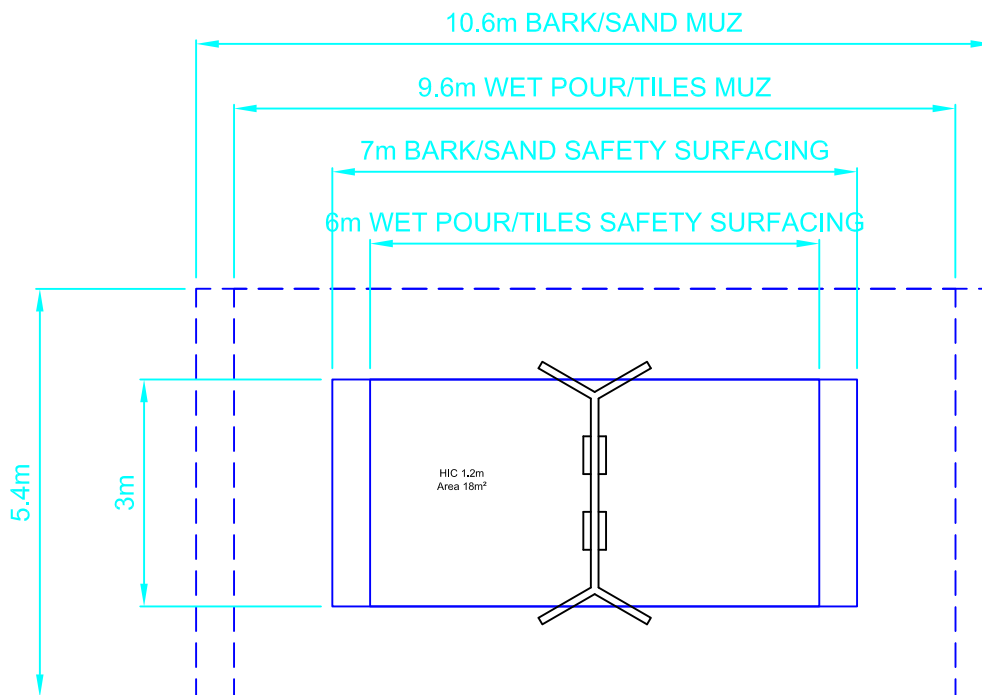

Two Seat Swing (1.8m High) SWB062

Dwn AM Scale 1:100@A4 15/05/06

Good design
for children
SutcliffePlay

SAFETY SURFACING
AREA FOR BARK/SAND 21m²
(OUTSIDE LINE FOR SURFACING)
AREA FOR TILES/WET POUR 18m²
(INSIDE LINE FOR SURFACING)
HIC 1.2m FOR BOTH

PRODUCT SPECIFICS
Age
Range 1 - 6 years
Play Type Physical, social,
locomotor

DO NOT SCALE FROM THIS DRAWING
THIS DRAWING MUST NOT BE USED
FOR INSTALLATION PURPOSES.