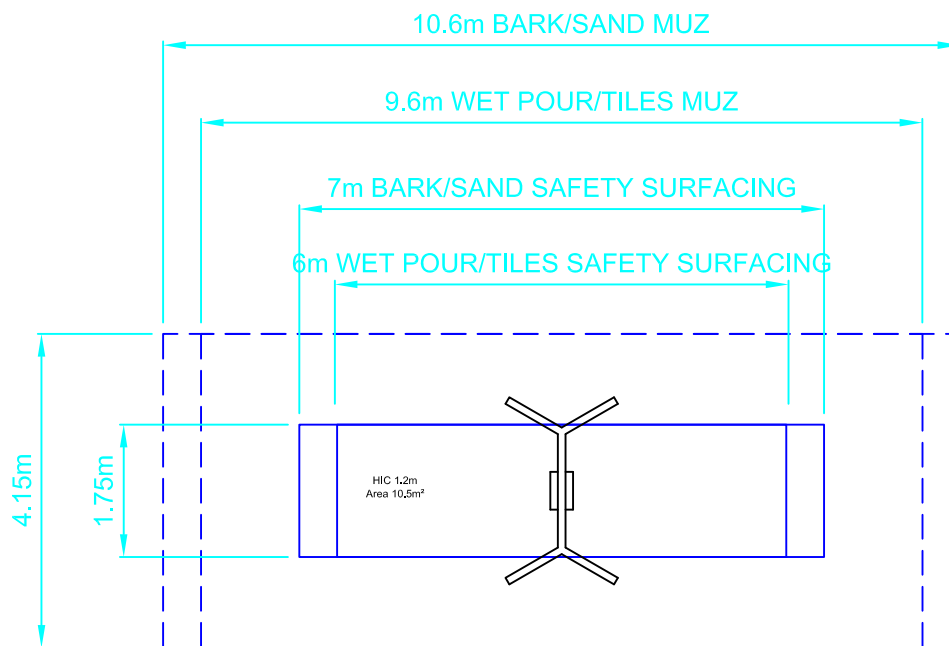

# One Seat Swing (1.8m High) SWB061

Dwn AM Scale 1:100@A4 15/05/06

Good design  
for children  
**SutcliffePlay**

SAFETY SURFACING  
AREA FOR BARK/SAND 12.25m<sup>2</sup>  
(OUTSIDE LINE FOR SURFACING)  
AREA FOR TILES/WET POUR 10.5m<sup>2</sup>  
(INSIDE LINE FOR SURFACING)  
HIC 1.2m FOR BOTH

PRODUCT SPECIFICS  
Age  
Range 1 - 6 years  
Play Type Physical, social,  
locomotor

DO NOT SCALE FROM THIS DRAWING  
THIS DRAWING MUST NOT BE USED  
FOR INSTALLATION PURPOSES.