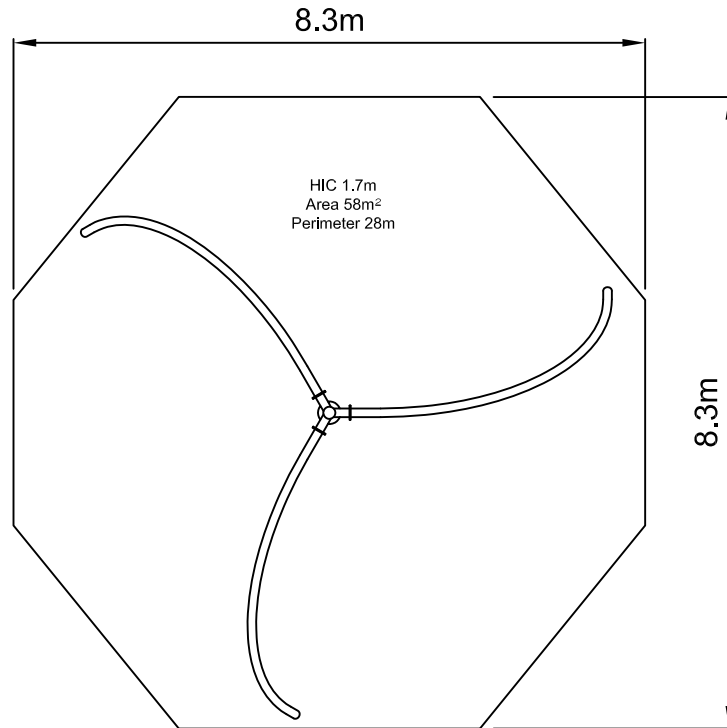

Single Point Swing SSS100

Dwn SS Scale 1:100@A4 23.11.09

Good design
for children
SutcliffePlay

SAFETY SURFACING
AREA 58m²
PERIMETER 28m
HIC 1.7m

PRODUCT SPECIFICS

Age
Range 8 + years

Play Type Physical, challenging

DO NOT SCALE FROM THIS DRAWING
THIS DRAWING MUST NOT BE USED
FOR INSTALLATION PURPOSES.