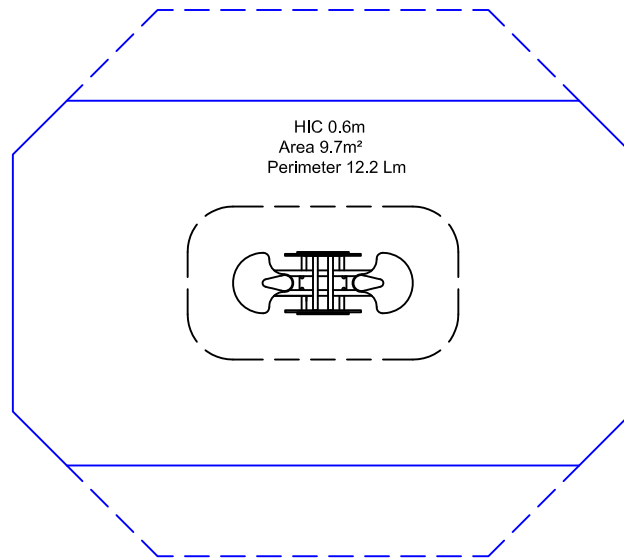

Themed Seesaw - 'Morris the Car'

SSB860

Drawn PM Scale 1:50 @ A4 12.06.20 Rev 01

Good design
for children
SutcliffePlay

SAFETY SURFACING
AREA 9.7M²
PERIMETER 12.2M
HIC 0.6M

PRODUCT SPECIFICS
Age Range 2 - 8 Years
Play Type Physical, Locomotor.

**DO NOT SCALE FROM THIS DRAWING
THIS DRAWING MUST NOT BE USED
FOR INSTALLATION PURPOSES.**