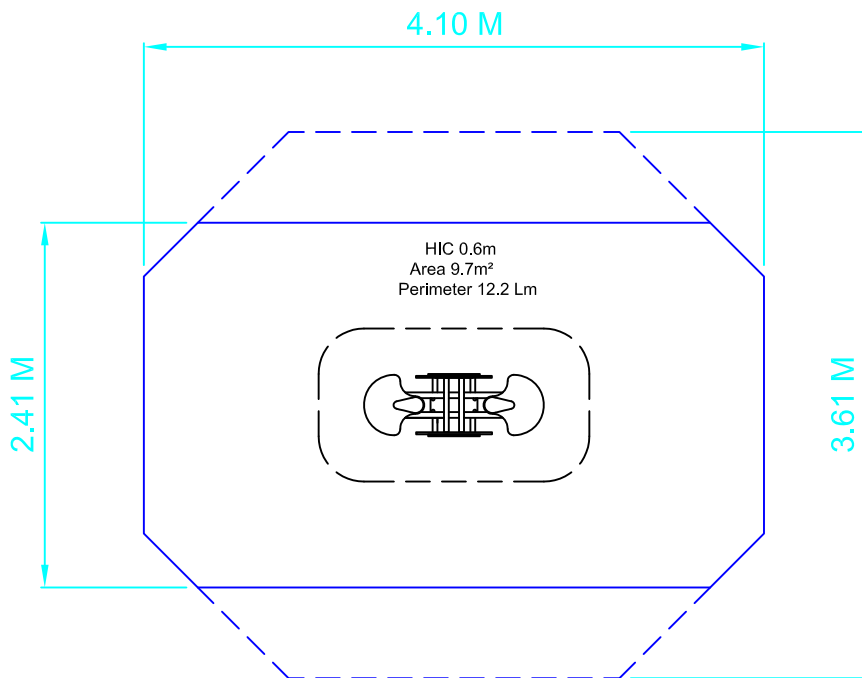

# Themed Seesaw - 'Charlie the Plane' SSB850

Drawn SH

Scale 1:50 @ A4 21.03.17

Good design  
for children  
**SutcliffePlay**

**SAFETY SURFACING**  
AREA 9.7M<sup>2</sup>  
PERIMETER 12.2M  
HIC 0.6M

**PRODUCT SPECIFICS**  
Age Range 2 - 8 Years  
Play Type Physical, Locomotor.

**DO NOT SCALE FROM THIS DRAWING  
THIS DRAWING MUST NOT BE USED  
FOR INSTALLATION PURPOSES.**