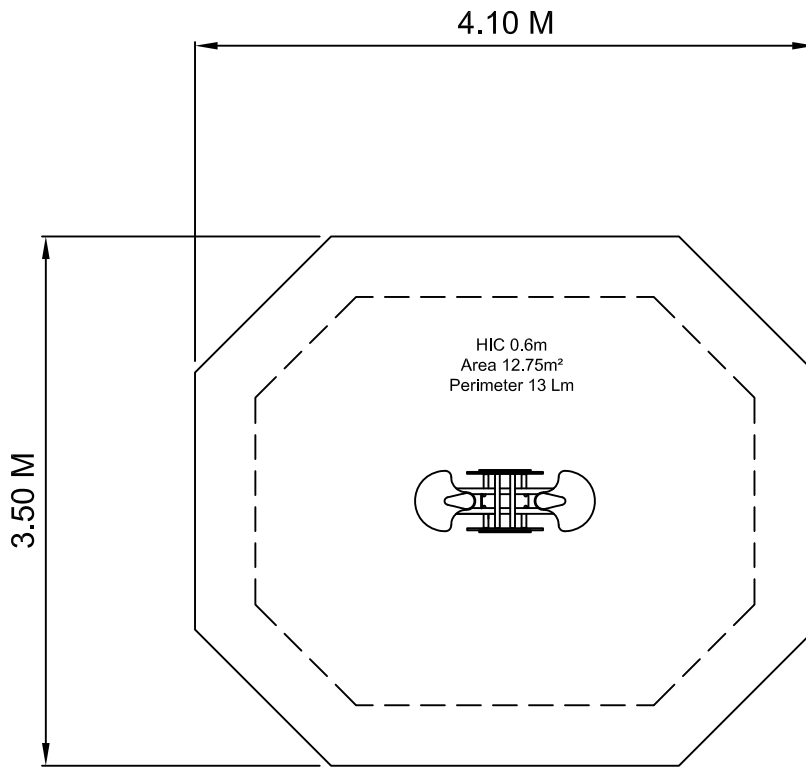

Themed Seesaw - 'Charlie the Plane'

SSB850

Drawn SH

Scale 1:50 @ A4 21.03.17

Good design
for children
SutcliffePlay

SAFETY SURFACING
AREA 12.75M²
PERIMETER 13M
HIC 0.6M

PRODUCT SPECIFICS
Age Range 2 - 8 Years
Play Type Physical, Locomotor.

DO NOT SCALE FROM THIS DRAWING
THIS DRAWING MUST NOT BE USED
FOR INSTALLATION PURPOSES.