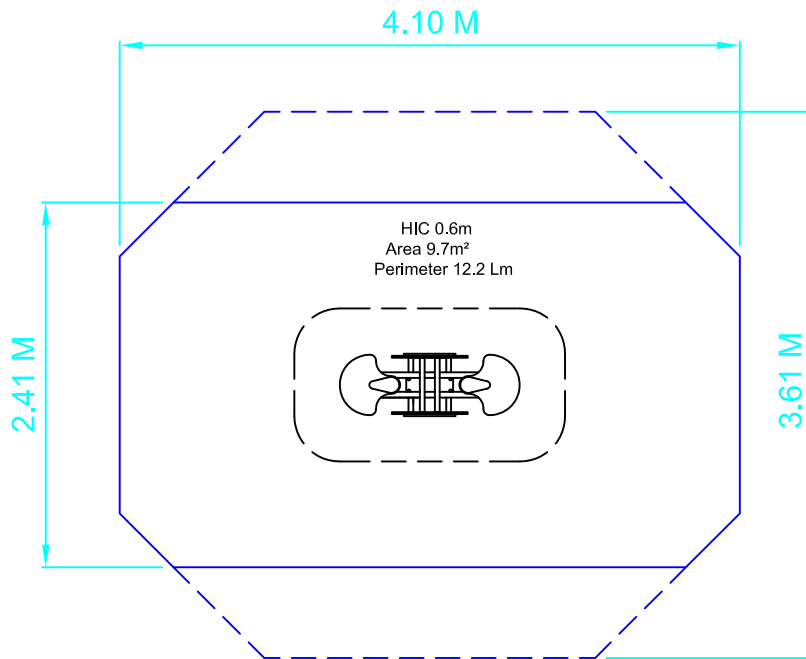

Themed Seesaw - 'Pablo the Penguin' SSB840

Drawn PM Scale 1:50 @ A4 01.12.15 Rev 01

Good design
for children
SutcliffePlay

SAFETY SURFACING
AREA 12.75M²
PERIMETER 13M
HIC 0.6M

PRODUCT SPECIFICS
Age Range 2 - 8 Years
Play Type Physical, Locomotor.

**DO NOT SCALE FROM THIS DRAWING
THIS DRAWING MUST NOT BE USED
FOR INSTALLATION PURPOSES.**