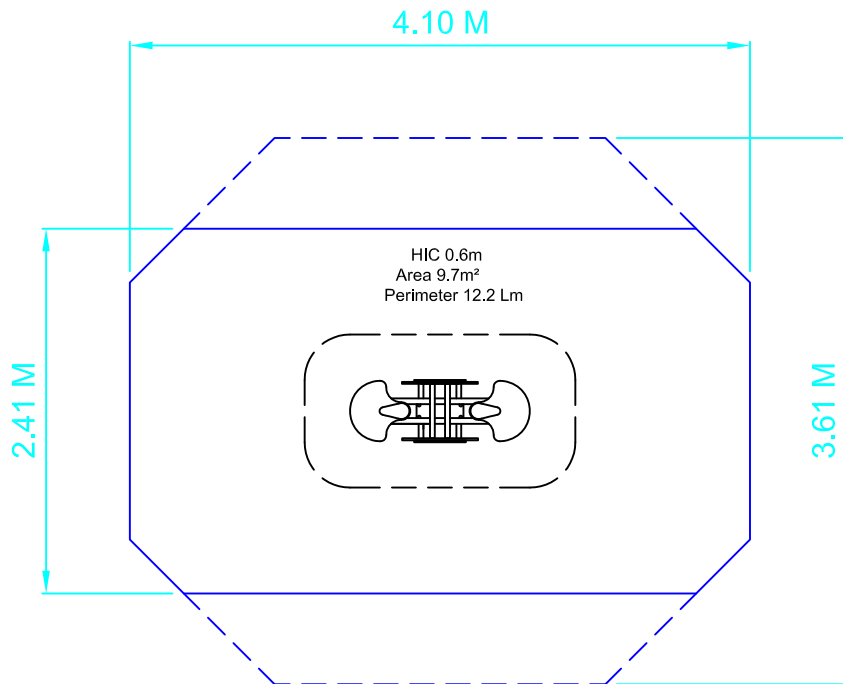

# Themed Seesaw - 'Shirley the Sheep' SSB830

Drawn PM Scale 1:50 @ A4 12.06.20 Rev 01

Good design  
for children  
**SutcliffePlay**

**SAFETY SURFACING**  
AREA 9.7M<sup>2</sup>  
PERIMETER 12.2M  
HIC 0.6M

**PRODUCT SPECIFICS**  
Age Range 2 - 8 Years  
Play Type Physical, Locomotor.

**DO NOT SCALE FROM THIS DRAWING  
THIS DRAWING MUST NOT BE USED  
FOR INSTALLATION PURPOSES.**