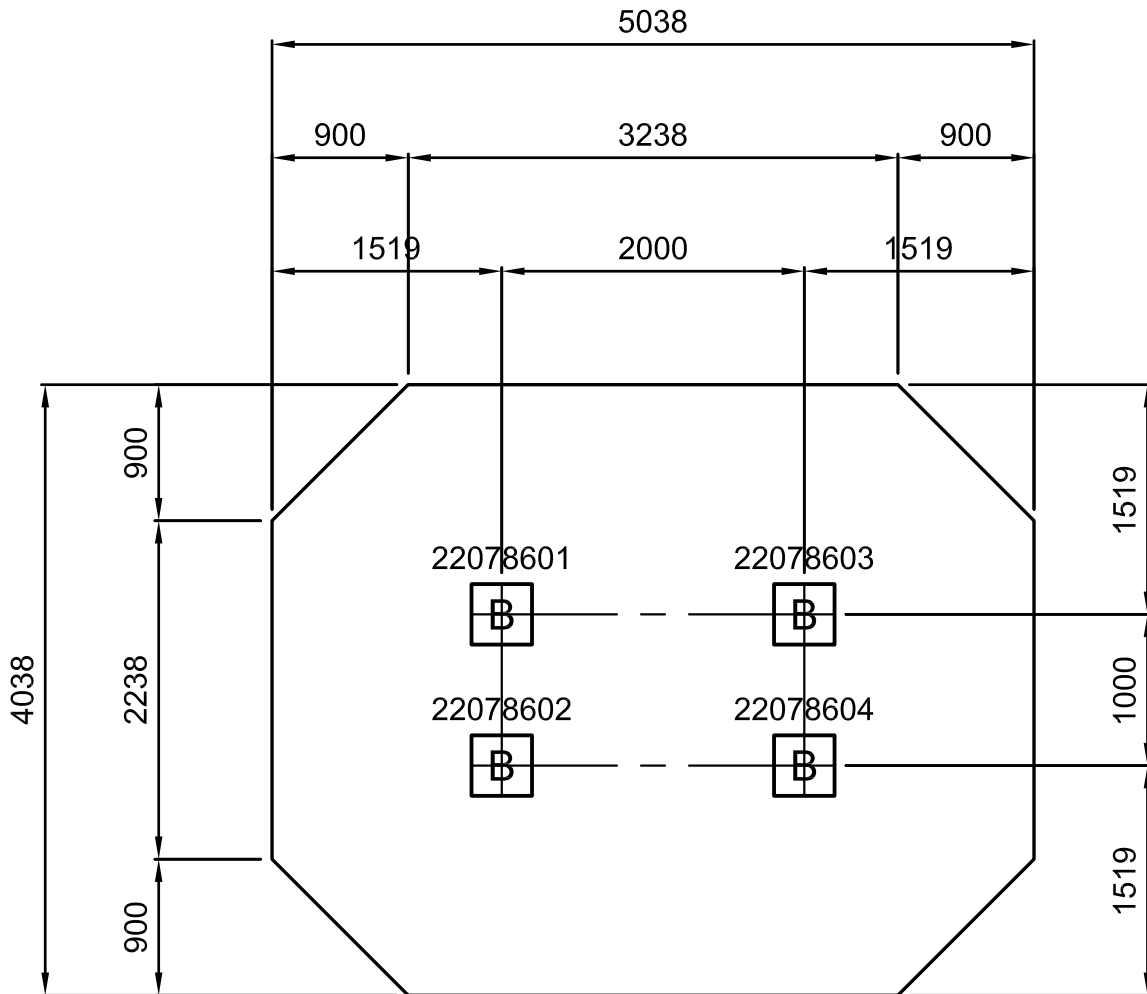

Good design
for children
SutcliffePlay

PLAN SCALE 1:100

DO NOT SCALE THIS DRAWING
SCALE 1:50 WHEN PRINTED ON A4

GROUND PLAN	PZW786
REV	00
DRAWN	IM
SCALE	1:50 @ A4
DATE	17.08.09
SAFETY SURFACE AREA	PERIMETER HIC 1.0M - 19.0M ²
HOLE A 300x300x800 DEEP	
HOLE B 400x400x500 DEEP	
HOLE C 300x800x800 DEEP	