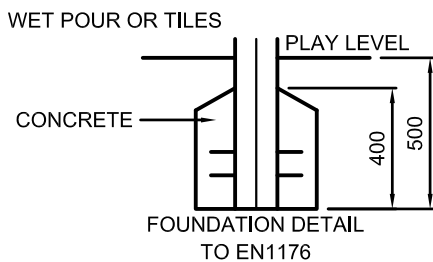

Good design
for children
SutcliffePlay

PLAN SCALE 1:100

DO NOT SCALE THIS DRAWING
SCALE 1:50 WHEN PRINTED ON A4

GROUND PLAN	PZW782
REV	00
DRAWN	AMG
SCALE	1:50 @ A4
DATE	05.03.09
SAFETY SURFACE AREA	PERIMETER HIC 1.0M - 13.0M ²
HOLE A 300x300x800 DEEP	
HOLE B 400x400x500 DEEP	
HOLE C 300x800x800 DEEP	