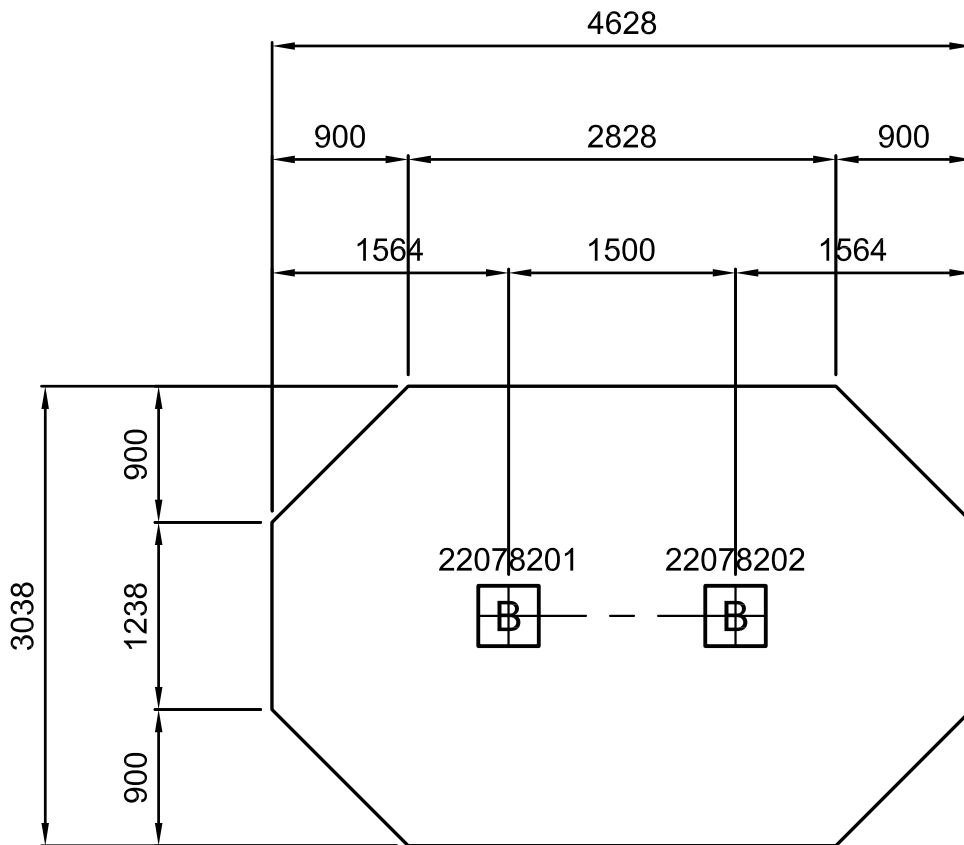

Good design
for children
SutcliffePlay

PLAN SCALE 1:100

DO NOT SCALE THIS DRAWING
SCALE 1:50 WHEN PRINTED ON A4

GROUND PLAN	PZW782
REV	00
DRAWN	AMG
SCALE	1:50 @ A4
DATE	05.03.09
SAFETY SURFACE AREA	PERIMETER HIC 1.0M - 13.0M ²
HOLE A 300x300x800 DEEP	
HOLE B 400x400x500 DEEP	
HOLE C 300x800x800 DEEP	