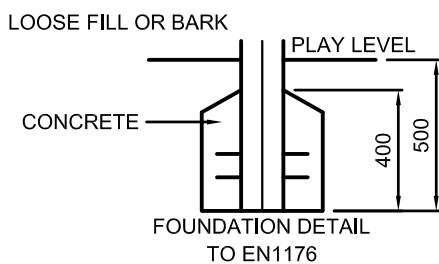

Good design
for children
SutcliffePlay

PLAN SCALE 1:100

DO NOT SCALE THIS DRAWING
SCALE 1:50 WHEN PRINTED ON A4

GROUND PLAN	PZW781
REV	00
DRAWN	AMG
SCALE	1:50 @ A4
DATE	05.03.09
SAFETY SURFACE AREA	PERIMETER HIC 1.5M - 13.0M ²
HOLE A 300x300x800 DEEP	
HOLE B 400x400x500 DEEP	
HOLE C 300x800x800 DEEP	