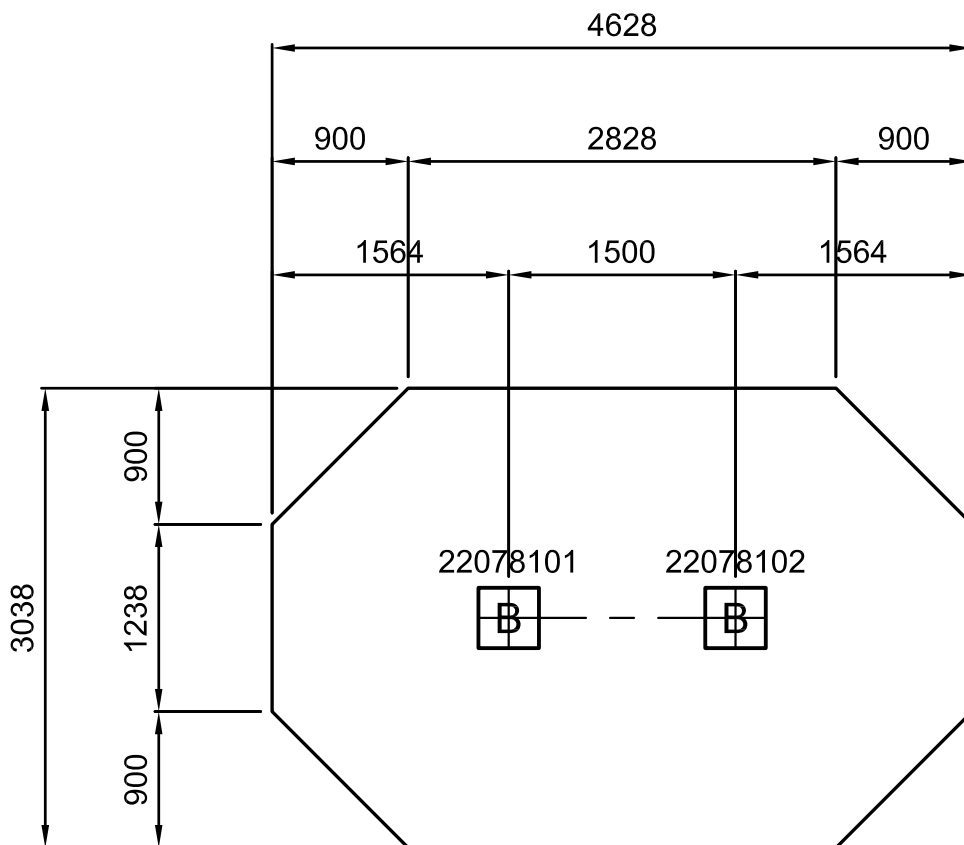

Good design
for children
SutcliffePlay

PLAN SCALE 1:100

DO NOT SCALE THIS DRAWING
SCALE 1:50 WHEN PRINTED ON A4

GROUND PLAN	PZW781
REV	00
DRAWN	AMG
SCALE	1:50 @ A4
DATE	05.03.09
SAFETY SURFACE AREA	PERIMETER HIC 1.5M - 13.0M ²
HOLE A 300x300x800 DEEP	
HOLE B 400x400x500 DEEP	
HOLE C 300x800x800 DEEP	