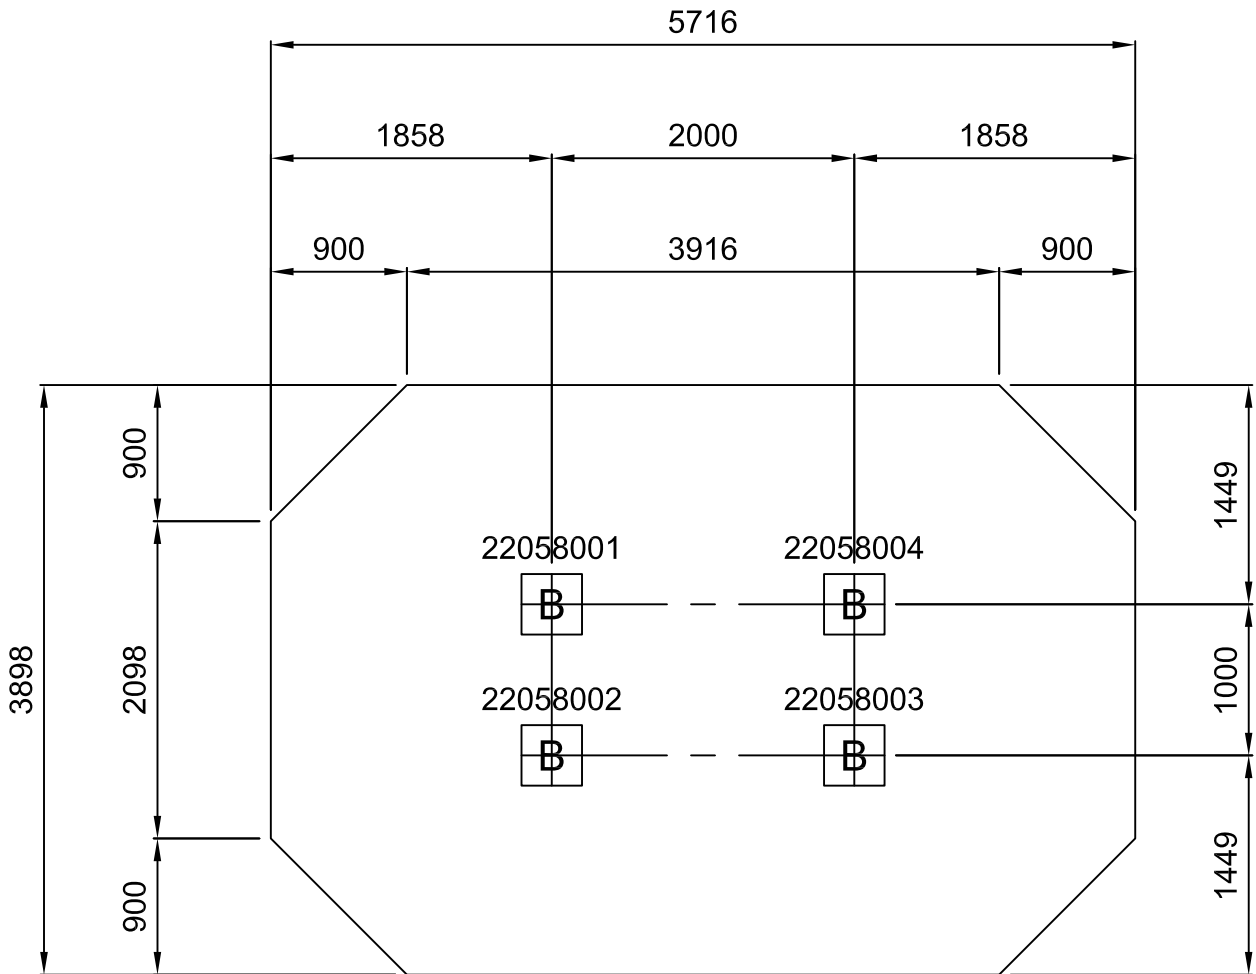

Good design
for children
SutcliffePlay

PLAN SCALE 1:100

DO NOT SCALE THIS DRAWING
SCALE 1:50 WHEN PRINTED ON A4

GROUND PLAN	PZW580
REV	01
DRAWN	AMG
SCALE	1:50 @ A4
DATE	07.05.09
SAFETY SURFACE AREA	PERIMETER HIC 1.8M - 21M ²
HOLE A 300x300x800 DEEP	
HOLE B 400x400x500 DEEP	
HOLE C 300x800x800 DEEP	