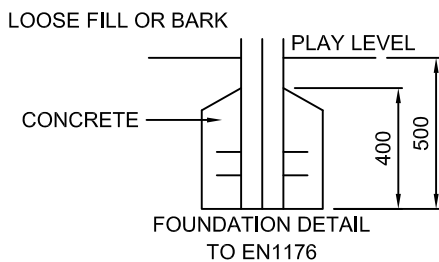

Good design
for children
SutcliffePlay

PLAN SCALE 1:100

DO NOT SCALE THIS DRAWING
SCALE 1:50 WHEN PRINTED ON A4

GROUND PLAN	PZW580
REV	01
DRAWN	AMG
SCALE	1:50 @ A4
DATE	07.05.09
SAFETY SURFACE AREA	PERIMETER HIC 1.8M - 21M ²
HOLE A 300x300x800 DEEP	
HOLE B 400x400x500 DEEP	
HOLE C 300x800x800 DEEP	